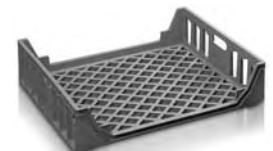

### ○ SN151501

Open fronted stack and nest basket that stacks and nests by turning through 90°.

suitable for:

- bread deliveries
- morning goods

Stacked  
341mm

Nested  
100%

## ○ SN150401

Open fronted stack and nest basket with positive slide stacking to ensure secure stacking.

suitable for:

- bread deliveries
- morning goods

Stacked  
375mm

Nested  
70%