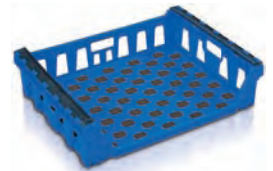

slide stacking feature for added stacking ease

baskets sized for different loaf sizes

hand holes for easy manual handling

Plastic baskets designed specifically for the distribution of bread and morning goods.

### ○ SN150201

Open fronted stack and nest basket with positive slide stacking to ensure secure stacking.

suitable for:

- bread deliveries
- morning goods

Dolly  
DO322601

Stacked  
371mm

Nested  
68%

### ○ SN121202

Open fronted stack and nest basket with positive slide stacking to ensure secure stacking.

suitable for:

- bread deliveries
- morning goods

Dolly  
DO302001

Stacked  
425mm

Nested  
50%

### ○ SN151501

Open fronted stack and nest basket that stacks and nests by turning through 90°.

suitable for:

- bread deliveries
- morning goods

Stacked  
341mm

Nested  
100%