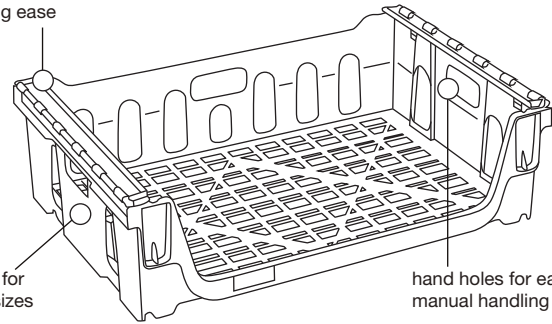

slide stacking feature for added stacking ease

baskets sized for different loaf sizes

hand holes for easy manual handling

Plastic baskets designed specifically for the distribution of bread and morning goods.

### ○ SN150201

Open fronted stack and nest basket with positive slide stacking to ensure secure stacking.

suitable for:

- bread deliveries
- morning goods

Dolly  
DO322601

Stacked  
371mm

Nested  
68%

### ○ SN121202

Open fronted stack and nest basket with positive slide stacking to ensure secure stacking.

suitable for:

- bread deliveries
- morning goods

Dolly  
DO302001

Stacked  
425mm

Nested  
50%

### Technical specification

Ext.Top Dim.	815 x 635 x 192mm
Int.Base Dim.	739 x 595 x 168mm
Load	145kg on base tray
Capacity	75 litres
Weight	2.7kg
Material	Polypropylene
Colour	Grey