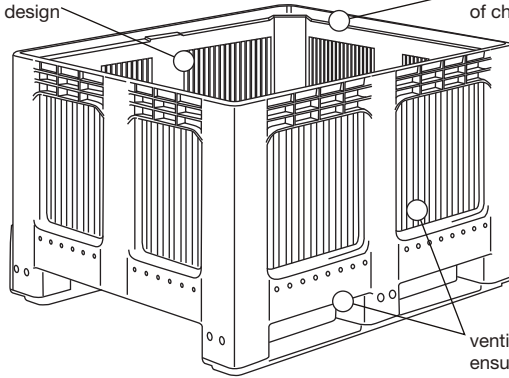

Hygienic impact resistant design