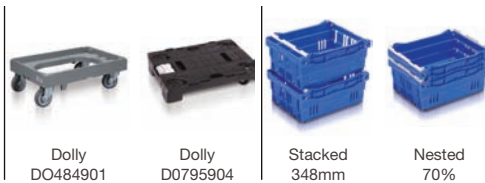

“Maxinest containers ensure that quality of produce is maintained throughout the deliveries to our shops.” *Fritos Blanco*

○ SN431302

Small size stack and nest container. Part of the Maxinest range, with a swing bar action which will give two internal working heights.

suitable for:

- produce distribution and display

Technical specification

Ext.Top Dim.	400 x 300 x 135mm
Int.Base Dim.	365 x 261 x 100mm
Load	81kg on base tray
Capacity	10 litres
Weight	0.8kg
Material	Polypropylene
Colour	Blue

○ SN431802

Small size stack and nest container. Part of the Maxinest range, with a swing bar action which will give two internal working heights.

suitable for:

- produce distribution and display

Technical specification

Ext.Top Dim.	400 x 300 x 180mm
Int.Base Dim.	364 x 264 x 144mm
Load	81kg on base tray
Capacity	15 litres
Weight	1kg
Material	Polypropylene
Colour	Blue

○ DH641002

Part of the Maxinest range, with a swing bar action which will give two internal working heights.