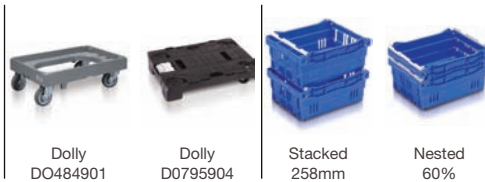

“Maxinest containers ensure that quality of produce is maintained throughout the deliveries to our shops.” *Fritos Blanco*

○ SN431302

Small size stack and nest container. Part of the Maxinest range, with a swing bar action which will give two internal working heights.

suitable for:

- produce distribution and display

Technical specification

Ext.Top Dim.	400 x 300 x 135mm
Int.Base Dim.	365 x 261 x 100mm
Load	81kg on base tray
Capacity	10 litres
Weight	0.8kg
Material	Polypropylene
Colour	Blue

○ SN431802

Small size stack and nest container. Part of the Maxinest range, with a swing bar action which will give two internal working heights.

suitable for:

- produce distribution and display

Technical specification

suitable for:

- prepacked meats
- prepacked fish
- variety of salad products

Technical specification

Ext.Top Dim.	600 x 400 x 106mm
Int.Base Dim.	552 x 352 x 50mm
Load	162kg on base tray
Capacity	16 and 10 litres
Weight	1.2kg
Material	Polypropylene
Colour	Blue