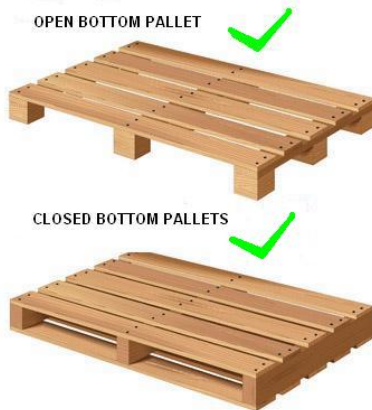

Only weights 25kg

Folded hand pallet truck can be folded and stored easily

The forks are lifted by the pulling action

No hydraulic pump and therefore no maintenance or oil leaks

This compact unit is ideal for moving small pallets or loads and can easily fit into a normal car boot.

Spare parts available from stock.

MODEL		FP
Capacity	(kg)	400
Lowered fork height	H1 (mm)	85
Total lift height	H2 (mm)	148
Fork Length	L (mm)	800
Width over the forks	W (mm)	425
Steering wheel	A (mm)	Φ75
Fork roller	B (mm)	Φ75