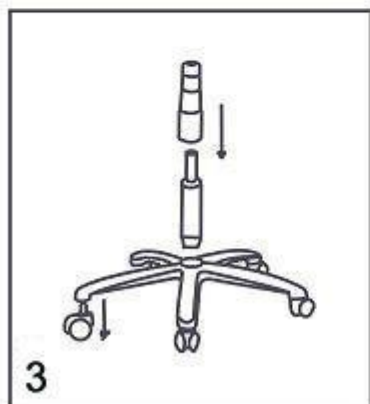

COBHAM

	HEADREST	1		ARMRESTS	2		GAS LIFT COVER	1
	BACK	1		FIVE STAR BASE	1		CASTORS	5
	SEAT	1		GAS LIFT	1		SCREWS + WASHERS	1
								1
								4

WARNING

Do not stand on this chair, do not use this chair as a step ladder

Use this chair only for seating one person at a time

Do not use this chair unless all bolts, screws and knobs are firmly secured

Check all bolts, screws and knobs on a regular basis

This chair should not be used with damaged or missing parts.