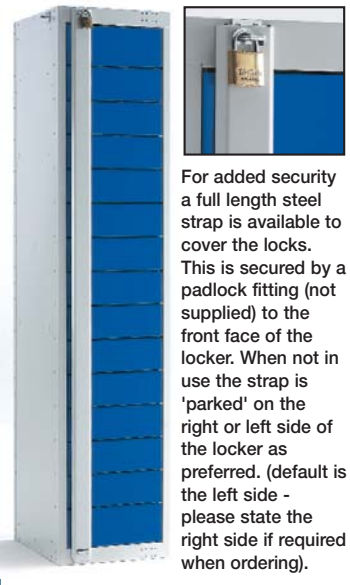

OPTIONAL SECURITY STRAP

For added security a full length steel strap is available to cover the locks. This is secured by a padlock fitting (not supplied) to the front face of the locker. When not in use the strap is 'parked' on the right or left side of the locker as preferred. (default is the left side - please state the right side if required when ordering).

Lockers are available in 3 types:

- **15 compartments with 15 doors**
- **15 compartments with 1 door**
(15 compartment lockers accept laptops without carry cases).
- **10 compartment with 10 doors**
(capable of storing laptops with carry cases).
- **3 point locking mechanism for single door unit**
- **Robust, all-steel construction.**
- **15 compartment lockers have a compact 'footprint' of only 381 x 457mm.**
(10 person unit is 457 x 457mm)
- **Alternative of ASSA deadlock fitting for extra security.**
- **Accessible 1778mm overall height.**
- **Lockers can be fitted with sloping tops, to prevent litter being left on top of lockers and to make cleaning easier.**

OPTIONAL EXTRAS

- **Full length security strap enclosing all lock barrels.**
- **Steel anchor plates to fix cabinet to wall.**

15 compartments, each with its own key, 90mm high x 285mm wide x 425mm deep.

10 compartments, each with its own key, 175mm high x 360mm wide x 425mm deep.

15 compartments with 1 door 90mm high x 285mm wide x 425mm deep.

Your local distributor is: