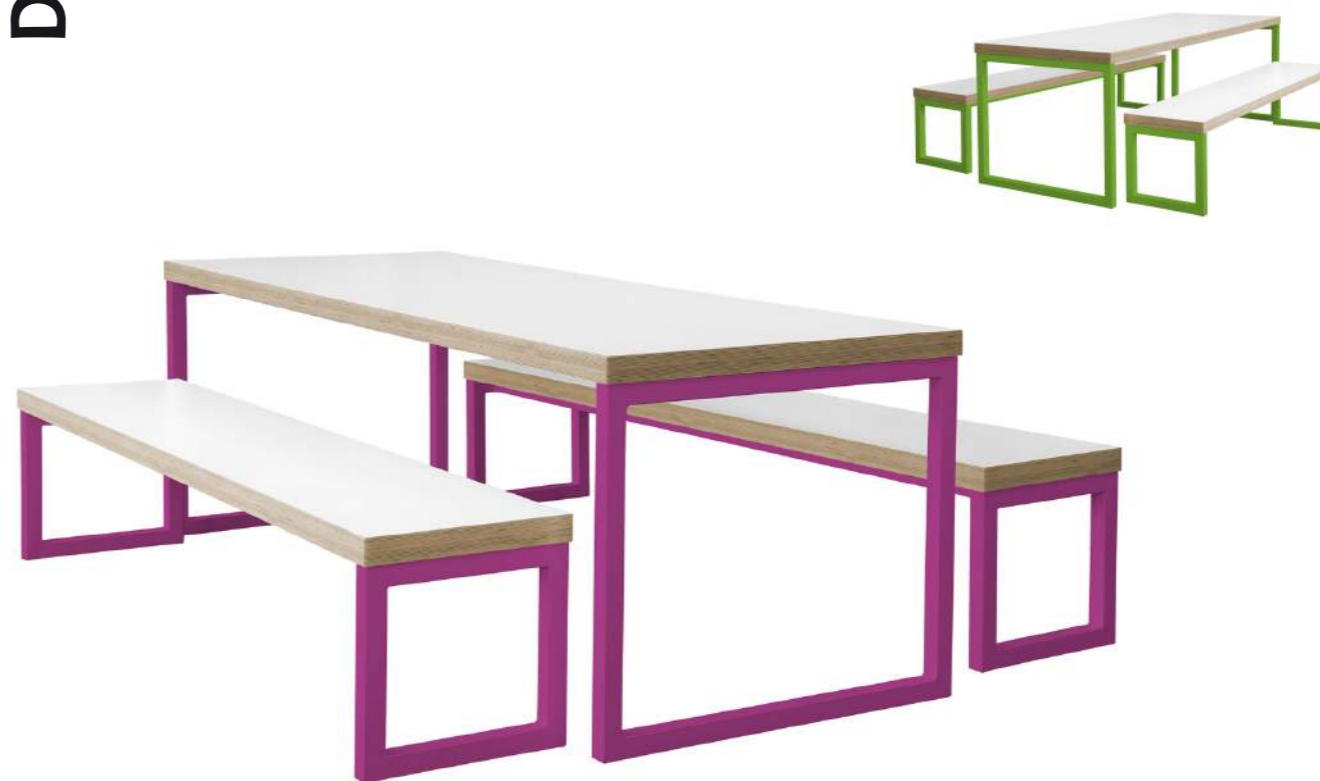

Trestan

Wooden slab end table and bench set

Table and Bench colour options

Table and Bench edge colour options

Price £2375.00/Set Price £2125.00/Set Price £1625.00/Set

Dadford

Fully welded frame table and bench set

Table and Bench top colour options

Table and Bench frame colour options

Price £1200.00/Set Price £1025.00/Set Price £875.00/Set