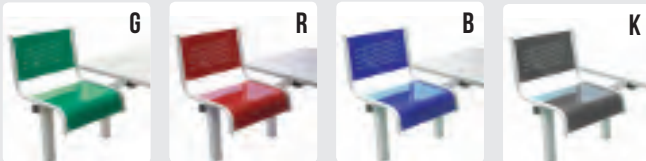

£365.99 FROM

4 SEATER

6 SEATER

CANTEEN TABLE WITH BENCH SEATING

£419.76 FROM

- Made from robust steel box section.
- 20mm thick laminate top.
- Wipe clean light grey MFC surface supplied as standard, also available with red and blue laminate surface POA.
- Ideal for school canteen areas.
- Bench seats fit underneath canteen table for easy cleaning.
- Powder coated steel frames finished in silver Germ Guard Active Technology paint.
- Table height: 750mm, Bench height: 470mm

COLOUR OPTIONS

Please add corresponding letters to the end of the code
Red & Blue laminate tops are POA.

Canteen Table with Bench Seating

Size L. W. H	Code	Price
1200.750.750	B6BENCFD4SE	£419.76
1500.750.750	B6BENCFD6SE	£486.92

SPECTRUM CANTEEN FURNITURE

- Fully welded robust canteen unit with seats made from 1.2mm mild steel.
- MFC table tops come in a light grey, with pvc edging for extra strength and protection.
- Frames powder coated with light grey Germ Guard Active Technology paint.
- Seats available in green, red, blue and dark grey. Any RAL colour available to suit corporate colours, £POA.
- Overall Height 790mm, table height 710mm, seat height 425mm.

■ Table Top: 535mm x 600mm

Spectrum Canteen Furniture - 2 Seater

Size H.W. L mm	Code	Price
790.1755.570	B6SPFAST2SE	£404.25

COLOUR OPTIONS

Please add corresponding letters to the end of the code.

■ Table Top: 1580mm x 600mm