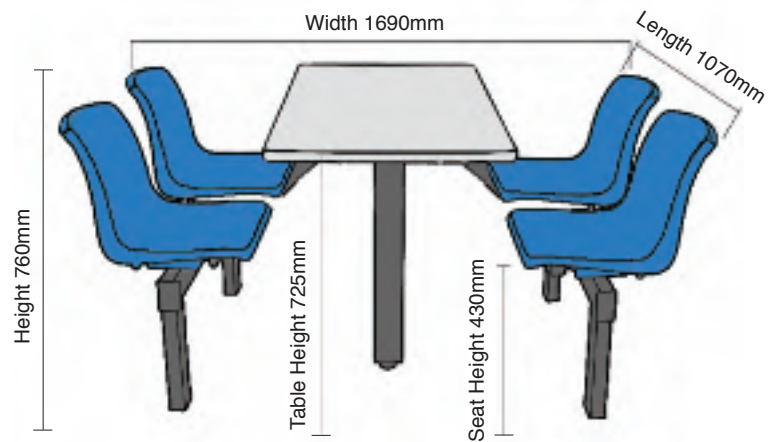

Provide economical seating for vending, refreshment and rest areas. Simplify cleaning of dining areas, with clear access to floor. Maintain planned layout, eliminate furniture movement. Modular units combine tables and seats in a wide range of seating arrangements enabling you to design your own layout. One piece moulded polypropylene seats available in blue, are easy to clean.

- Blue seats available on 5 day delivery; red & black seats made to order.
- Fully welded canteen unit with polypropylene seat shells.
- Framework powder coated black with Germ Guard Active Technology.
- MFC table tops come in a light grey, with pvc edging for extra strength and protection.
- Available in 2 seater single entry, 4 seater single entry, 4 seater double entry, 6 seater single entry and 6 seater double entry.
- Order quantities may apply, please speak to the sales team.
- Optional floor fixings available.