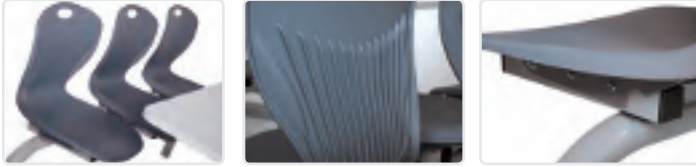

All **RED** product codes are available on 5 Day Delivery (when ordered with **Blue** seats)

■ Table Top: 1580mm x 600mm

■ Table Top: 1580mm x 600mm

Standard Canteen Furniture - 6 Seat Double Entry			Standard Canteen Furniture - 6 Seat Single Entry		
Size H.W. L	Code	Price	Size H.W. L	Code	Price
725. 1690. 1580	B6FASTFD6DE	£397.74	725. 1690. 1580	B6FASTFD6SE	£397.74

CANTEEN FURNITURE

BEST SELLER

5 DAY DELIVERY

Provide economical seating for vending, refreshment and rest areas. Simplify cleaning of dining areas, with clear access to floor. Maintain planned layout, eliminate furniture movement. Modular units combine tables and seats in a wide range of seating arrangements enabling you to design your own layout. One piece moulded polypropylene seats available in blue, are easy to clean.

- Blue seats available on 5 day delivery; red & black seats made to order.
- Fully welded canteen unit with polypropylene seat shells.
- Framework powder coated black with Germ Guard Active Technology.
- MFC table tops come in a light grey, with pvc edging for extra strength and protection.
- Available in 2 seater single entry, 4 seater single entry, 4 seater double entry, 6 seater single entry and 6 seater double entry.
- Order quantities may apply, please speak to the sales team.
- Optional floor fixings available.

PREMIUM CANTEEN FURNITURE

QMP's premium canteen tables combine durability and practicality with modern styling.

- Fitted with contemporary aesthetic one piece moulded polypropylene seats.
- Manufactured from fully welded 50mm round tube steel.