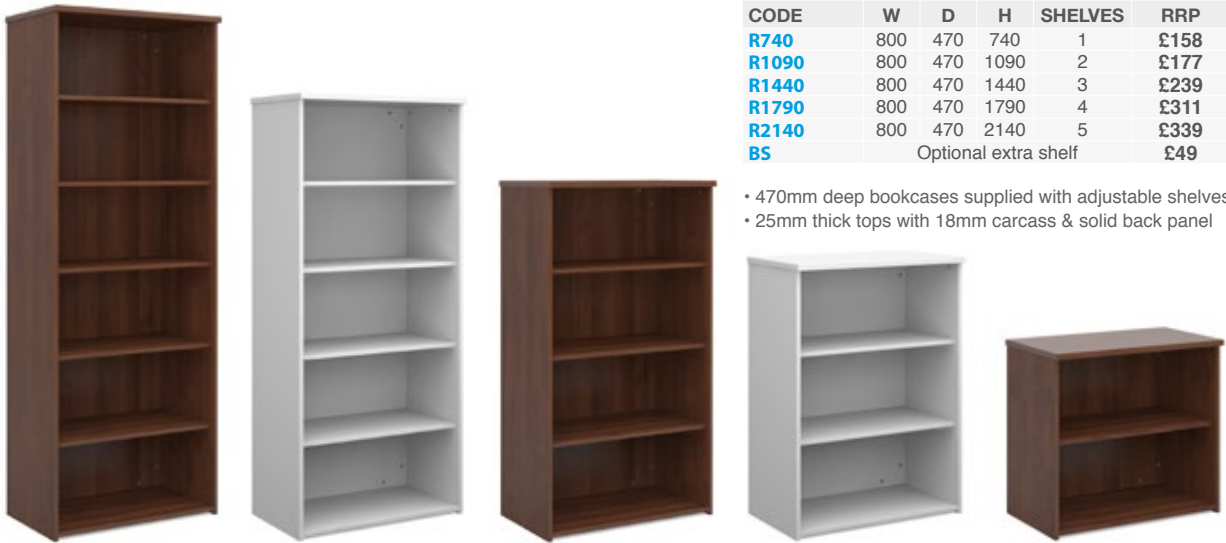

Universal Combination Units With Wood Doors & Open Tops

CODE	W	D	H	SHELVES	RRP
R1440OP	800	470	1440	3	£311
R1790OP	800	470	1790	4	£381
R2140OP	800	470	2140	5	£427
BS	Optional extra shelf				£49

- 470mm deep combination units supplied with adjustable shelves & lockable doors
- 25mm thick tops with 18mm carcass & solid back panel

White (WH)

Walnut (W)

White & Walnut (D)

Duo - Storage

Universal Bookcases

CODE	W	D	H	SHELVES	RRP
R740	800	470	740	1	£158
R1090	800	470	1090	2	£177
R1440	800	470	1440	3	£239
R1790	800	470	1790	4	£311
R2140	800	470	2140	5	£339
BS	Optional extra shelf				£49

- 470mm deep bookcases supplied with adjustable shelves
- 25mm thick tops with 18mm carcass & solid back panel

Universal Cupboards

CODE	W	D	H	SHELVES	RRP
R740D	800	470	740	1	£239
R1090D	800	470	1090	2	£266
R1440D	800	470	1440	3	£340
R1790D	800	470	1790	4	£441
R2140D	800	470	2140	5	£478
BS	Optional extra shelf				£49

- 470mm deep combination units supplied with adjustable shelves & lockable doors
- 25mm thick tops with 18mm carcass & solid back panel

White (WH)

Walnut (W)

White & Walnut (D)