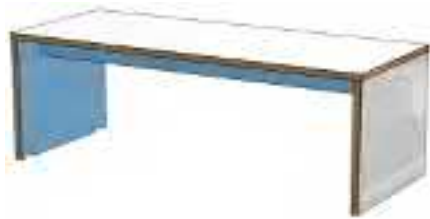

JIVE

FLUSH PANEL END TABLE WITHOUT PLINTH

CODE	DESCRIPTION	SPECIFICATION	LENGTH	DEPTH	HEIGHT	£
JF18080	Flush panel table without plinth		1800	800	760	938
JF20080	Flush panel table without plinth		2000	800	760	992
JF22080	Flush panel table without plinth		2200	800	760	1048
JF24080	Flush panel table without plinth		2400	800	760	1103
JF30080	Flush panel table without plinth	2 piece top with interm end	3000	800	760	1875
JF18080S	Flush panel table without plinth	Standing height	1800	800	1060	1169
JF20080S	Flush panel table without plinth	Standing height	2000	800	1060	1213
JF22080S	Flush panel table without plinth	Standing height	2200	800	1060	1268
JF24080S	Flush panel table without plinth	Standing height	2400	800	1060	1323
JF30080S	Flush panel table without plinth	2 piece top with interm end	3000	800	1060	2337