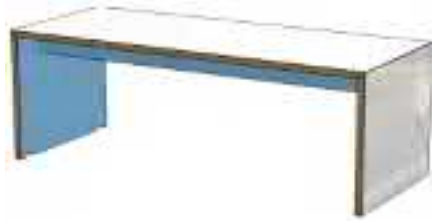

#### Circular Pedestal Base

Coffee tables have 80mm diameter pedestal in White Epoxy with the choice of either a white or stainless base plate Meeting and Poseur height have 102mm diameter pedestal with the choice of either a white or stainless base plate Wire management option is available on the meeting and poseur height tables

#### Seat Pads

Jive seating is available with the option of foam upholstered seat pads

Fabric - Camira Extreme

Vinyl - Camira Torro

2mm Birch Multiplex ABS

**Collaboration Unit**

The media storage unit is supplied with access for monitor fixing and cabling. Table is Standing height supplied kd  
NB Screen and screen mounts not included

**Jive Seating**

Jive seating is a complimentary range of low and bar height casual seating. Available with beech legs, chrome or black metal frames. Available with 6 coloured seat backs