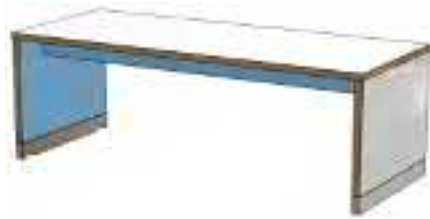

JIVE

FLUSH PANEL END TABLE WITH PLINTH

CODE	DESCRIPTION	SPECIFICATION	LENGTH	DEPTH	HEIGHT	£
JFP18080	Flush panel table with plinth		1800	800	760	1169
JFP20080	Flush panel table with plinth		2000	800	760	1213
JFP22080	Flush panel table with plinth		2200	800	760	1268
JFP24080	Flush panel table with plinth		2400	800	760	1323
JFP30080	Flush panel table with plinth	2 piece top with interm end	3000	800	760	2337
JFP18080S	Flush panel table with plinth	Standing height	1800	800	1060	1379
JFP20080S	Flush panel table with plinth	Standing height	2000	800	1060	1433
JFP22080S	Flush panel table with plinth	Standing height	2200	800	1060	1489
JFP24080S	Flush panel table with plinth	Standing height	2400	800	1060	1544
JFP30080S	Flush panel table with plinth	2 piece top with interm end	3000	800	1060	2757