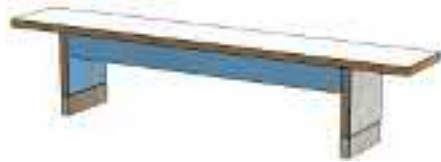

JIVE

INSET PANEL END TABLE WITH PLINTH

CODE	DESCRIPTION	SPECIFICATION	LENGTH	DEPTH	HEIGHT	£
JSP18080	Inset panel table with plinth		1800	800	760	1169
JSP20080	Inset panel table with plinth		2000	800	760	1213
JSP22080	Inset panel table with plinth		2200	800	760	1268
JSP24080	Inset panel table with plinth		2400	800	760	1323