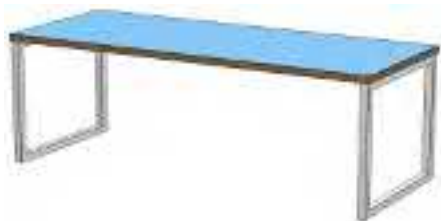

JIVE OPEN FRAME TABLE

CODE	DESCRIPTION	SPECIFICATION	LENGTH	DEPTH	HEIGHT	£
JHL1208075	Open frame table	White frame	1200	800	755	623
JHL1408075	Open frame table	White frame	1400	800	755	634
JHL1608075	Open frame table	White frame	1600	800	755	717
JHL1808075	Open frame table	White frame	1800	800	755	728
JHL2008075	Open frame table	White frame	2000	800	755	767
JHL2208075	Open frame table	White frame	2200	800	755	772

JIVE OPEN FRAME SEAT

CODE	DESCRIPTION	SPECIFICATION	LENGTH	DEPTH	HEIGHT	£
JHL1004042	Open frame seat	White frame	1000	400	425	502
JHL1204042	Open frame seat	White frame	1200	400	425	507
JHL1404042	Open frame seat	White frame	1400	400	425	519
JHL1604042	Open frame seat	White frame	1600	400	425	524
JHL1804042	Open frame seat	White frame	1800	400	425	529
JHL2004042	Open frame seat	White frame	2000	400	425	568