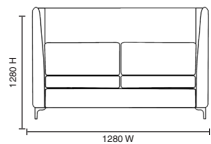

ALTUSCYCCH1SCKT
Altus convo' booth in Era Cycle Fabric

ALTUSCRECH1SCKT
Altus convo' booth in Ultima Cream Faux Leather

Booth Upholstery:
Band 1 £1812
Band 2 £1884
Band 3 £1944

Fabric options available on page 201