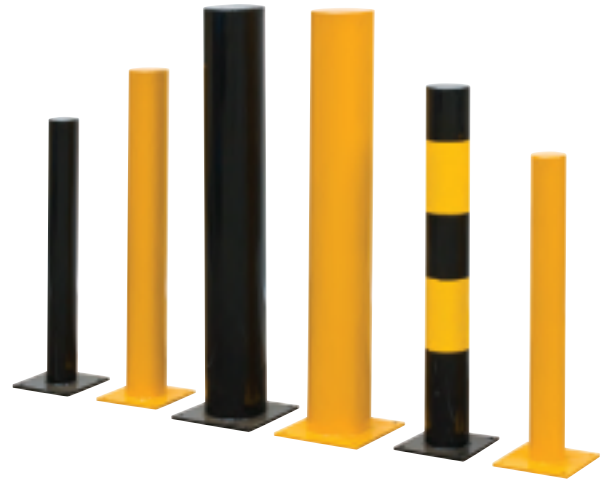

PROTECTIVE POSTS

- Designed to protect building doorways from accidental damage.
- Fully welded construction for floor mounting - fixings included.
- Extra height posts available on request for embedding into concrete.
- Order quantities may apply, please speak to the sales team.
- Powder coated in Yellow, Black or Yellow & Black.

Protective Posts - Dimensions/Codes

Size H. W.	Colour Option	Code	Price
1100.170	Yellow	RBPP110170YX	£178.16
	Black	RBPP110170AX	£178.16
	Yellow & Black	RBPP110170WX	£178.16
915.115	Yellow	RBPP915115YX	£118.21
	Black	RBPP915115AX	£118.21
	Yellow & Black	RBPP915115WX	£118.21
760.90	Yellow	RBPP76090YX	£103.10
	Black	RBPP76090AX	£103.10
	Yellow & Black	RBPP76090WX	£103.10