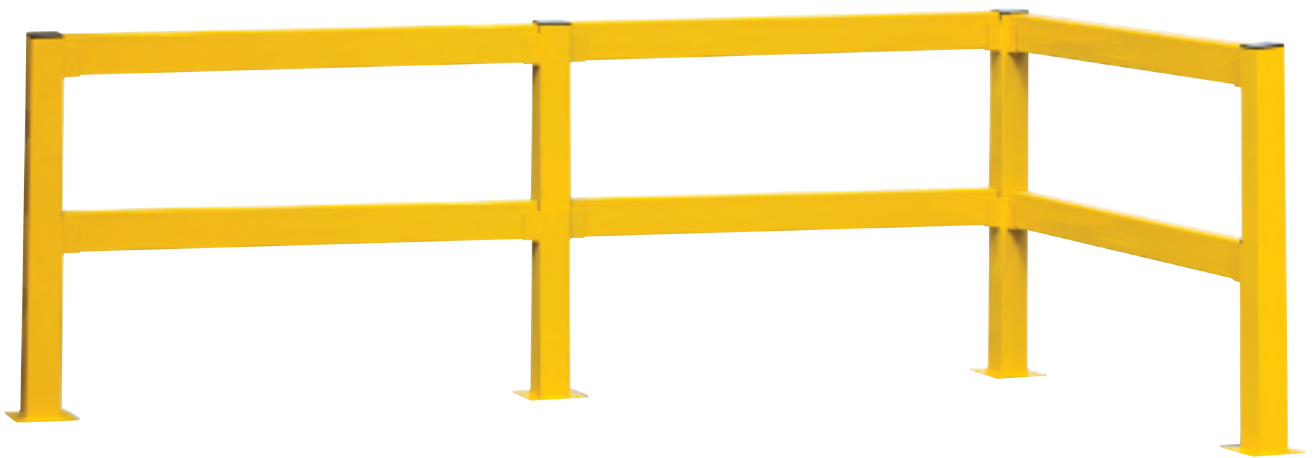

LOW LEVEL BARRIERS

- Designed to protect machinery from damage by fork lift or pallet trucks.
- Order quantities may apply, please speak to the sales team.
- Fully welded construction from box section.
- Powder Coated with Germ Guard Active Technology Paint.
- Supplied with floor fixings.
- Angled steel corner protectors.

LIFT OUT RAIL BARRIERS

- Modular design at either 500, 900 or 1100mm tall with easily removable rails to allow access if required.
- Constructed from tough mild steel box section.
- Ships in component form for easy on-site assembly.
- Supplied with floor fixings.
- Powder Coated with Germ Guard Active Technology Paint.