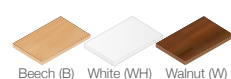

Round poser table with 4 leg base

CODE	DESCRIPTION	Dia.	H
R6PT	Round poser table	600	1110
R8PT	Round poser table	800	1110

Round meeting / Leisure aluminium tables with chrome leg design
Available in Beech (B), Walnut (W) and White (WH)

- 25mm MFC top
- Aluminium frame
- Aluminium base
- Adjustable feet

Please add suffix when ordering
eg. R6PT in Beech = R6PTB