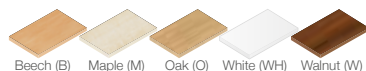

CODE	DESCRIPTION
ORB40001	Chair
ORB60009	Stool

- Plastic shell
- Aluminium frame
- Stackable (Stool stacks 3 high)
- Rubber non slip feet
- Light weight
- Modern design

Dimensions

CODE	OVERALL HEIGHT	SEAT HEIGHT	WIDTH	DEPTH
ORB40001	800	440	410	400
ORB60009	1100	740	410	400

Please add suffix when ordering
eg. ORB40001 in Orange = ORB40001OR

Turin Chrome leg café tables

Turin round meeting leisure tables

CODE	DESCRIPTION	Dia.	H
CF10	Round table	1000	725
CF12	Round table	1200	725

Round meeting / Leisure aluminium tables with chrome leg design.

- 25mm MFC table top
- 60mm diameter chrome leg frame

Please add suffix when ordering
eg. 14TD in Beech = 14TDB

Turin rectangular meeting leisure tables