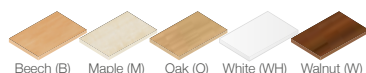

CODE	DESCRIPTION
ORB40001	Chair
ORB60009	Stool

- Plastic shell
- Aluminium frame
- Stackable (Stool stacks 3 high)
- Rubber non slip feet
- Light weight
- Modern design

Dimensions

CODE	OVERALL HEIGHT	SEAT HEIGHT	WIDTH	DEPTH
ORB40001	800	440	410	400
ORB60009	1100	740	410	400

Please add suffix when ordering
eg. ORB40001 in Orange = ORB40001OR

Turin Chrome leg café tables

Turin round meeting leisure tables

CODE	DESCRIPTION	Dia.	H
CF10	Round table	1000	725
CF12	Round table	1200	725

Round meeting / Leisure aluminium tables with chrome leg design.

- 25mm MFC table top
- 60mm diameter chrome leg frame

Please add suffix when ordering
eg. 14TD in Beech = 14TDB

Turin rectangular meeting leisure tables

Please add suffix when ordering
eg. CF7 in Beech = CF7B

CF3 Walnut (W)

CF7 White (WH)

Fliptop Indoor / outdoor tables

Fliptop nesting tables

CODE	DESCRIPTION	W	D	H
STY7D	Flip top tables	700	-	750
STY7S	Flip top tables	700	700	750
STY7P	Poser table	700	700	1090