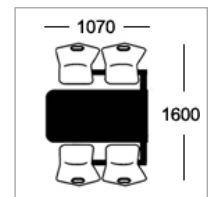

Configurations