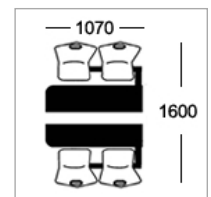

Configurations