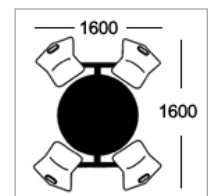

Configurations