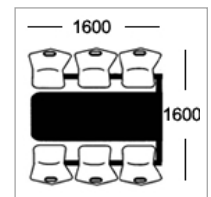

Configurations