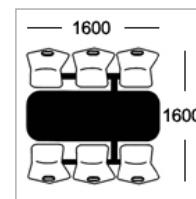

Configurations