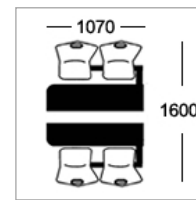

Configurations