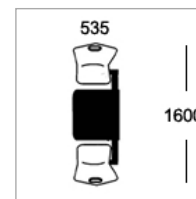

Configurations