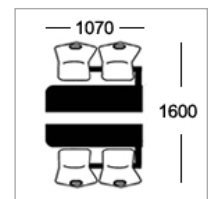

Configurations