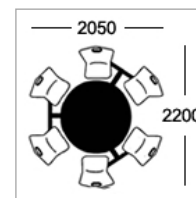

Configurations