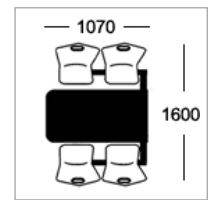

Configurations