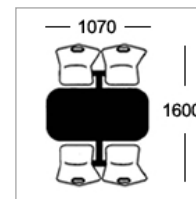

Configurations