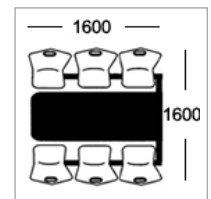

Configurations