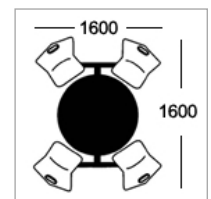

Configurations