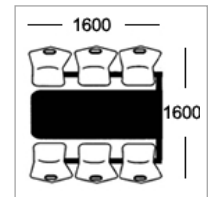

Product Options

Configurations