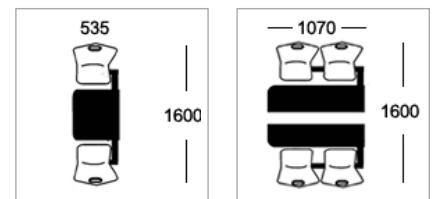

Product Options

Configurations