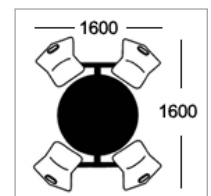

Product Options

Configurations