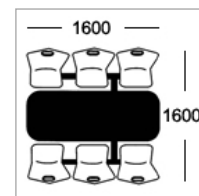

Product Options

Configurations