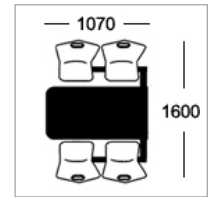

Product Options

Configurations