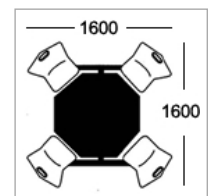

Product Options

Configurations