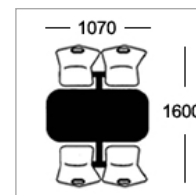

Configurations