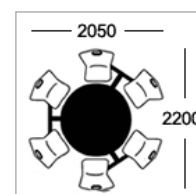

Configurations