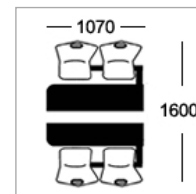

Configurations