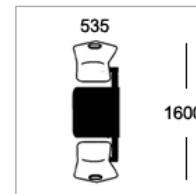

Configurations