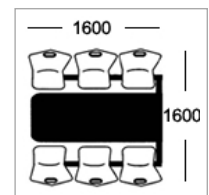

Configurations