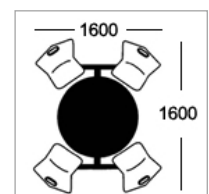

Configurations