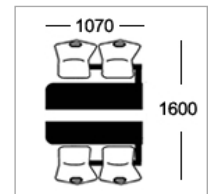

Configurations