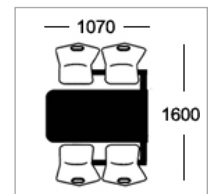

Configurations