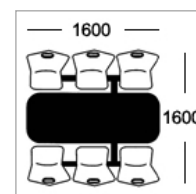

Configurations