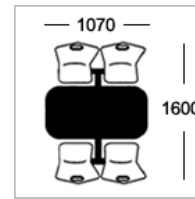

Configurations