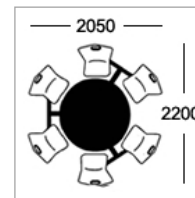

Configurations