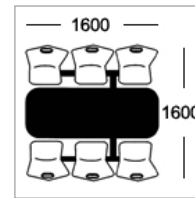

Configurations