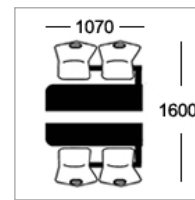

Configurations