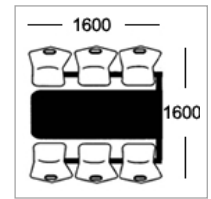

Configurations