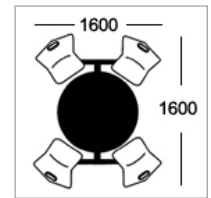

Configurations