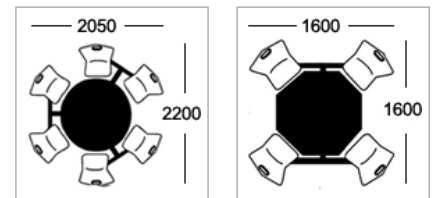

Product Options

Configurations