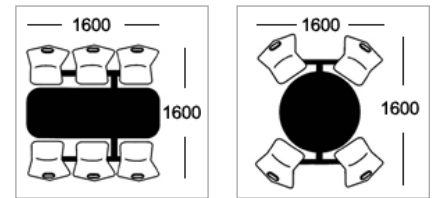

Seat Colours

Wood Veneer Seat

Beech

Product Options

Configurations

Table Top Colours

Formica Fundamentals / Altofina