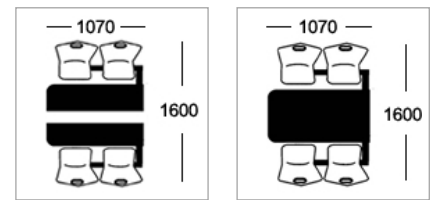

Seat Colours

Wood Veneer Seat

Beech

Product Options

Configurations

Table Top Colours

Formica Fundamentals / Altofina