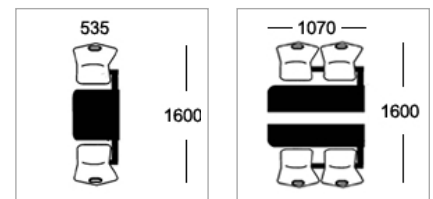

Seat Colours

Wood Veneer Seat

Beech

Product Options

Configurations

Table Top Colours

Formica Fundamentals / Altofina