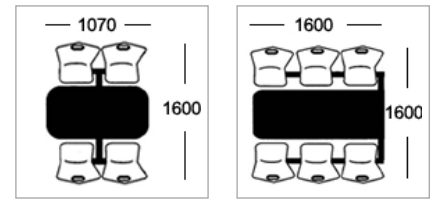

Seat Colours

Wood Veneer Seat

Beech

Product Options

Configurations

Table Top Colours

Formica Fundamentals / Altofina