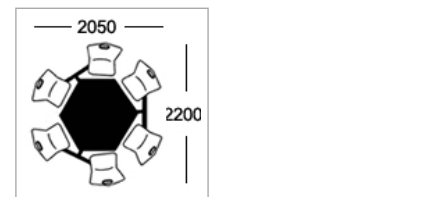

Seat Colours

Wood Veneer Seat

Beech

Product Options

Configurations

Table Top Colours

Formica Fundamentals / Altofina