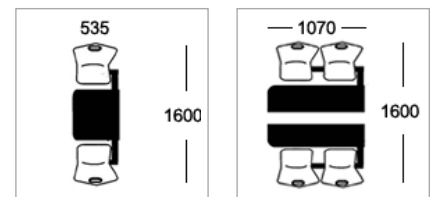

Seat Colours

Wood Veneer Seat

Beech

Product Options

Configurations

Table Top Colours

Formica Fundamentals / Altofina