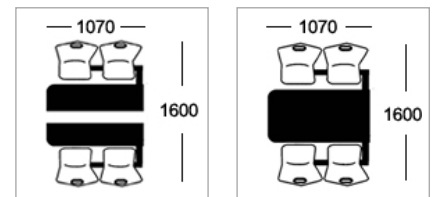

Seat Colours

Wood Veneer Seat

Beech

Product Options

Configurations

Table Top Colours

Formica Fundamentals / Altofina