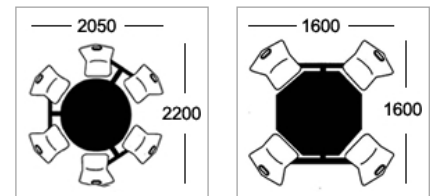

Product Options

Configurations