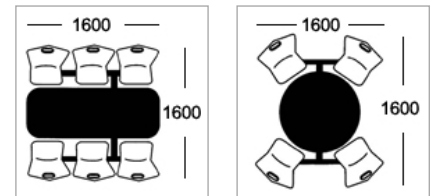

Seat Colours

Wood Veneer Seat

Beech

Product Options

Configurations

Table Top Colours

Formica Fundamentals / Altofina