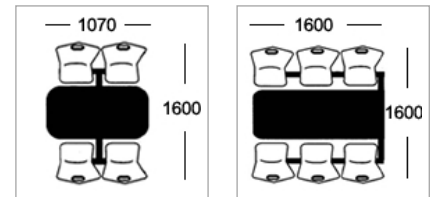

Seat Colours

Wood Veneer Seat

Beech

Product Options

Configurations

Table Top Colours

Formica Fundamentals / Altofina