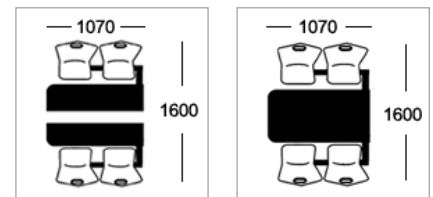

Product Options

Configurations