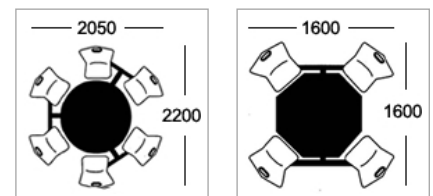

Product Options

Configurations