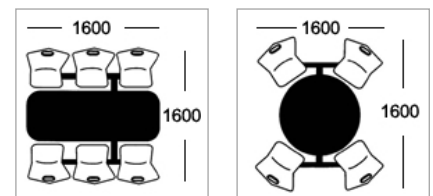

Product Options

Configurations