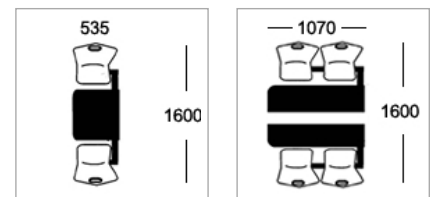

Product Options

Configurations