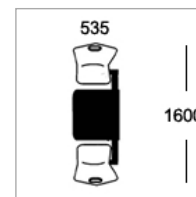

Configurations