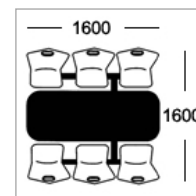

Configurations