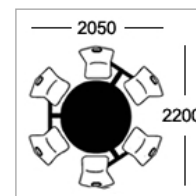

Configurations