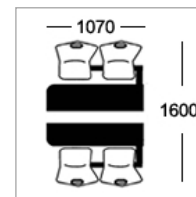

Configurations