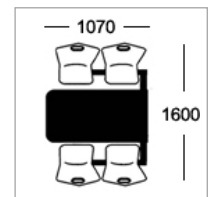

Configurations