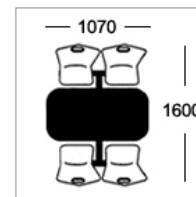

Configurations