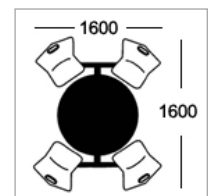

Configurations