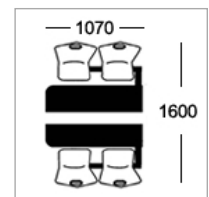

Configurations