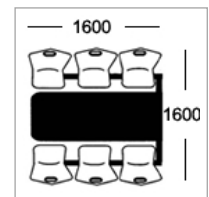

Configurations