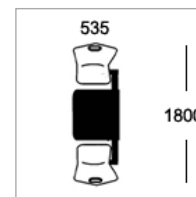

Configurations