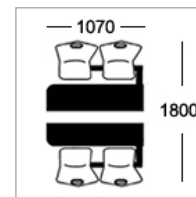

Configurations