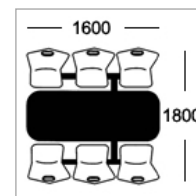

Configurations