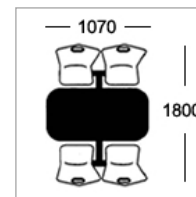

Configurations