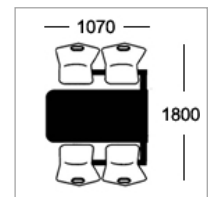

Configurations