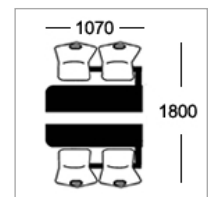

Configurations