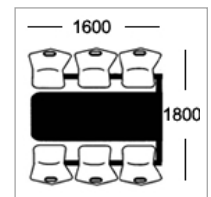

Configurations