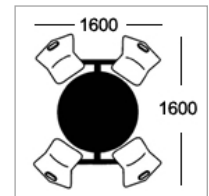

Configurations