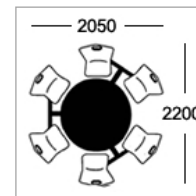

Configurations