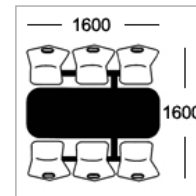

Configurations