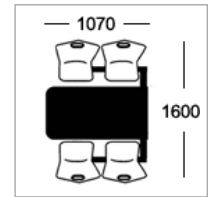

Configurations