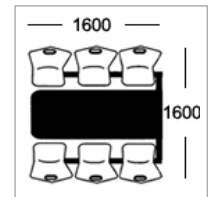

Configurations