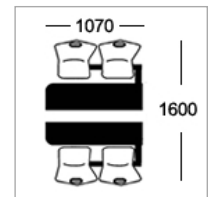

Configurations