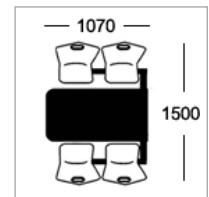

Configurations