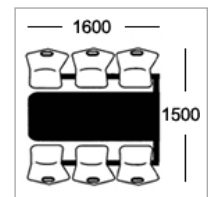

Configurations