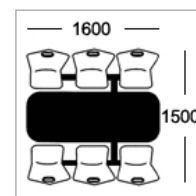

Configurations