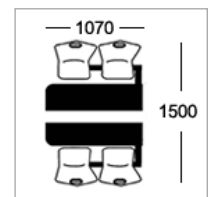

Configurations