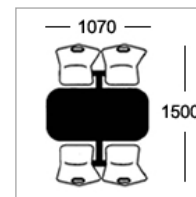

Configurations