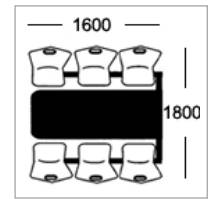

Configurations