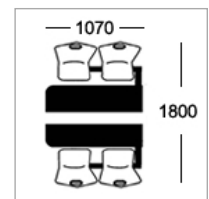

Configurations