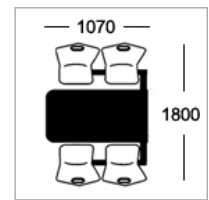

Configurations