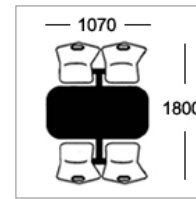

Configurations