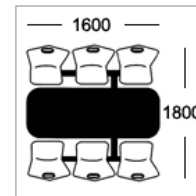

Configurations