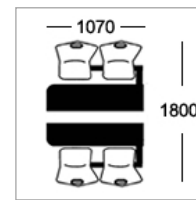

Configurations