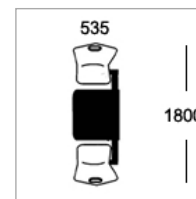

Configurations