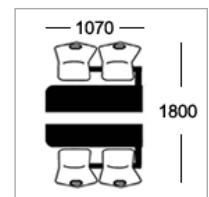

Configurations