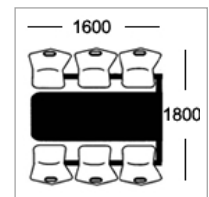

Configurations