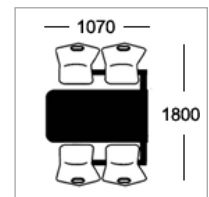

Configurations