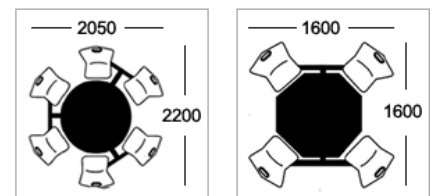

Configurations