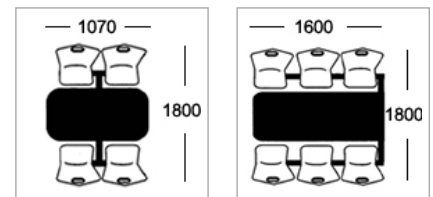

Seat Colours

Wood Veneer Seat

Beech

Configurations

Table Top Colours

Formica Fundamentals / Altofina