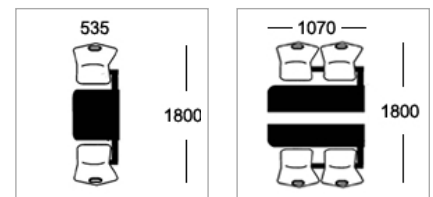

Seat Colours

Wood Veneer Seat

Beech

Configurations

Table Top Colours

Formica Fundamentals / Altofina