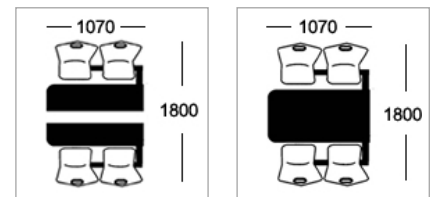

Seat Colours

Wood Veneer Seat

Beech

Configurations

Table Top Colours

Formica Fundamentals / Altofina