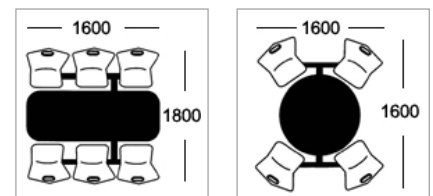

Seat Colours

Wood Veneer Seat

Beech

Configurations

Table Top Colours

Formica Fundamentals / Altofina