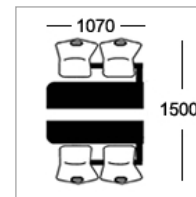

Configurations