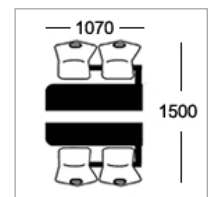

Configurations