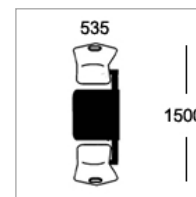

Configurations