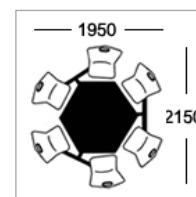

Configurations