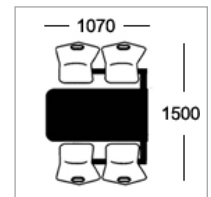

Configurations