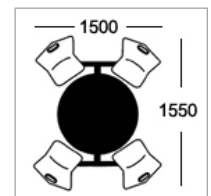

Configurations