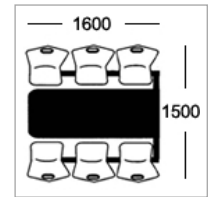

Configurations