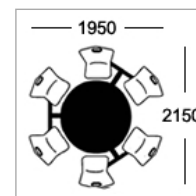

Configurations