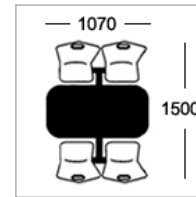

Configurations