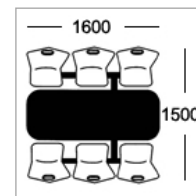

Configurations