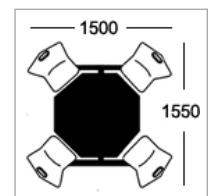

Configurations