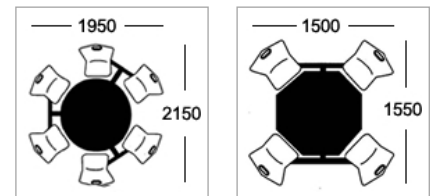

Configurations