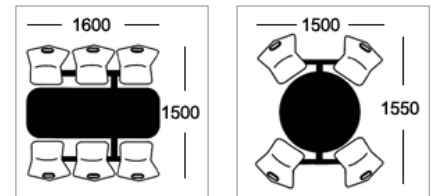

Configurations