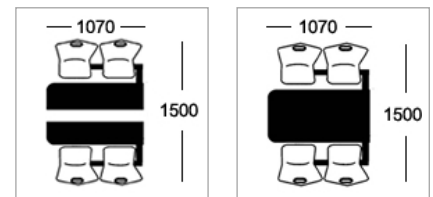

Configurations