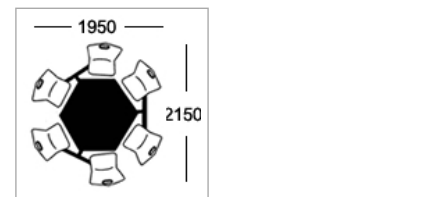

Seat Colours

Just Colour Vinyl

Cobalt Pillar Box Greyfriar Jazzberry Ocean Blue Citrus Green Gingersnap Marigold Candy and Dune

Cocoa

Configurations

Table Top Colours

Formica Fundamentals / Altofina