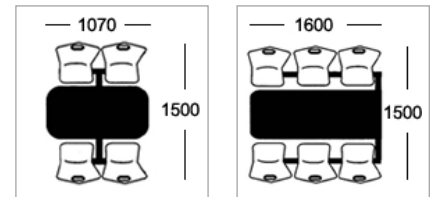

Configurations