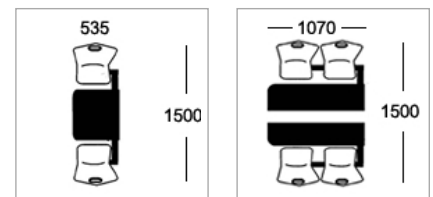

Configurations