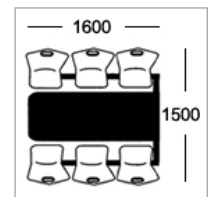

Configurations