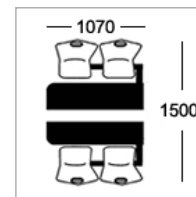

Configurations