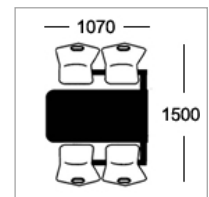

Configurations