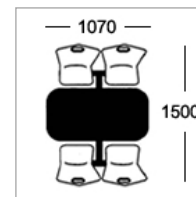

Configurations