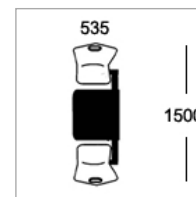

Configurations