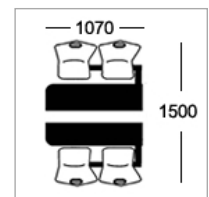

Configurations