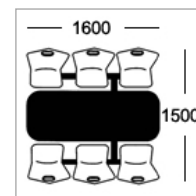

Configurations