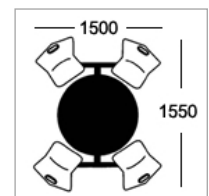

Configurations