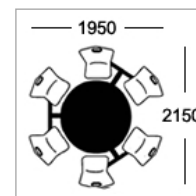

Configurations