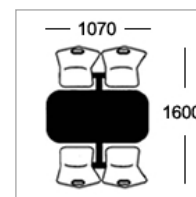

Configurations