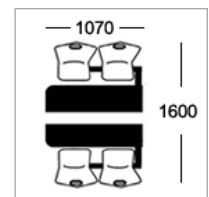

Configurations