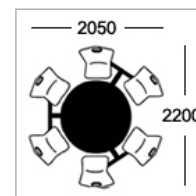

Light Grey Dark Grey Silver White Black Hammer Silver

Seat Colours

Metal Perforated Seats

Chrome

Configurations

Table Top Colours

Formica Fundamentals / Altofina