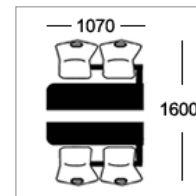

Configurations