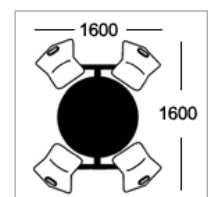

Configurations