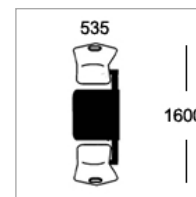

Configurations