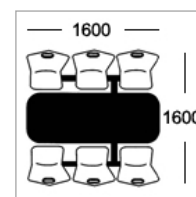

Configurations