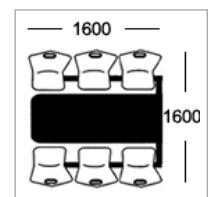

Configurations