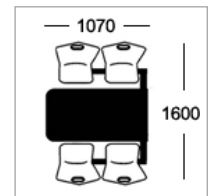

Configurations