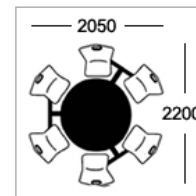

Seat Colours

Polypropylene

Burgundy Grey Lime Green Orange Peach White Black Blue

Configurations

Table Top Colours

Formica Fundamentals / Altofina