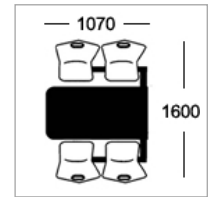

Seat Colours

Polypropylene

Burgundy Grey Lime Green Orange Peach White Black Blue

Configurations

Table Top Colours

Formica Fundamentals / Altofina