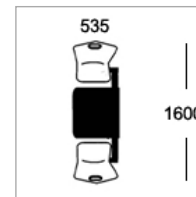

Configurations