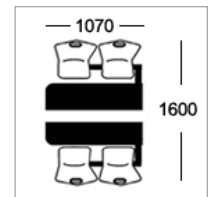

Seat Colours

Polypropylene

Burgundy Grey Lime Green Orange Peach White Black Blue

Configurations

Table Top Colours

Formica Fundamentals / Altofina