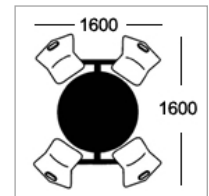

Seat Colours

Polypropylene

Burgundy Grey Lime Green Orange Peach White Black Blue

Configurations

Table Top Colours

Formica Fundamentals / Altofina