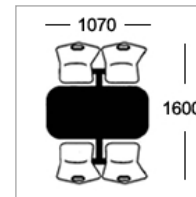

Seat Colours

Polypropylene

Burgundy Grey Lime Green Orange Peach White Black Blue

Configurations

Table Top Colours

Formica Fundamentals / Altofina