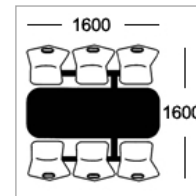

Seat Colours

Polypropylene

Burgundy Grey Lime Green Orange Peach White Black Blue

Configurations

Table Top Colours

Formica Fundamentals / Altofina