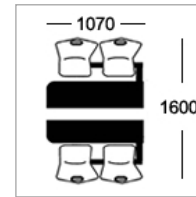

Seat Colours

Polypropylene

Burgundy Grey Lime Green Orange Peach White Black Blue

Configurations

Table Top Colours

Formica Fundamentals / Altofina