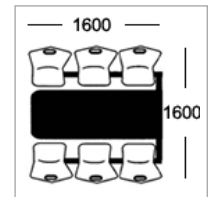

Seat Colours

Polypropylene

Burgundy Grey Lime Green Orange Peach White Black Blue

Configurations

Table Top Colours

Formica Fundamentals / Altofina