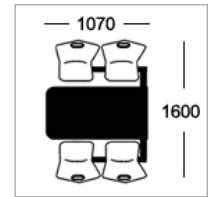

Configurations