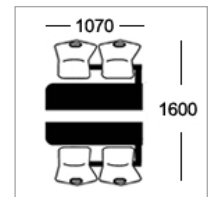

Configurations