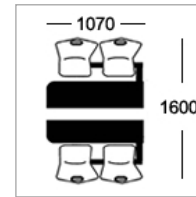

Configurations