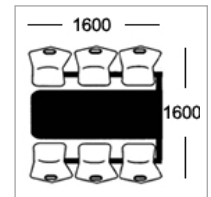

Configurations