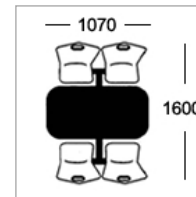

Configurations