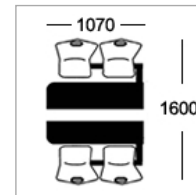

Configurations