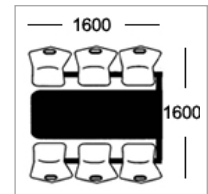

Configurations