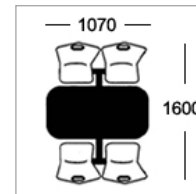

Configurations