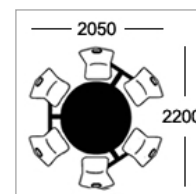

Configurations