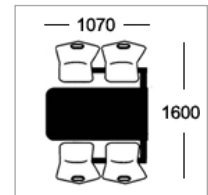

Configurations