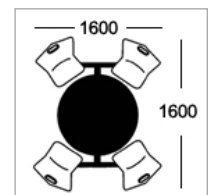

Configurations