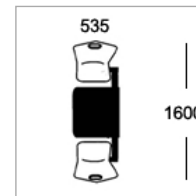

Configurations