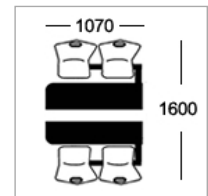

Configurations