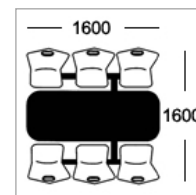

Configurations