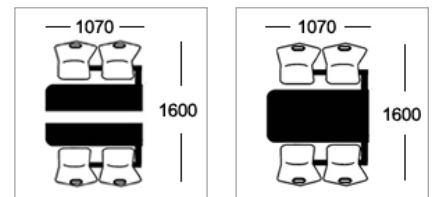

Seat Colours

Wood Veneer Seat

Beech

Configurations

Table Top Colours

Formica Fundamentals / Altofina