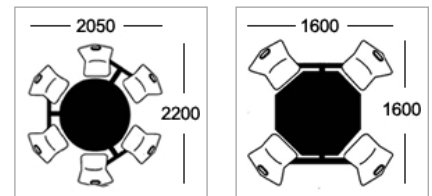

Seat Colours

Wood Veneer Seat

Beech

Configurations

Table Top Colours

Formica Fundamentals / Altofina