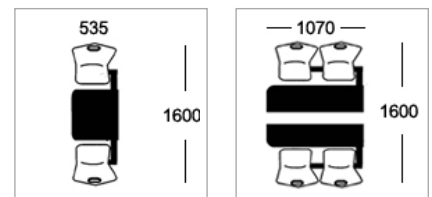

Seat Colours

Wood Veneer Seat

Beech

Configurations

Table Top Colours

Formica Fundamentals / Altofina