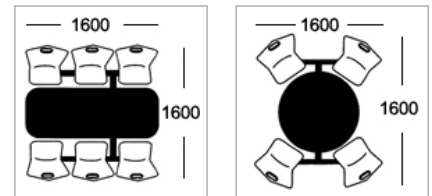

Seat Colours

Wood Veneer Seat

Beech

Configurations

Table Top Colours

Formica Fundamentals / Altofina