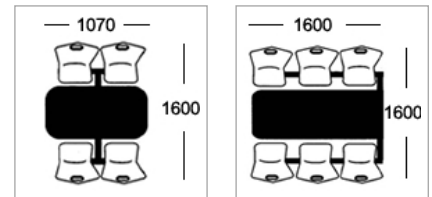

Seat Colours

Wood Veneer Seat

Beech

Configurations

Table Top Colours

Formica Fundamentals / Altofina