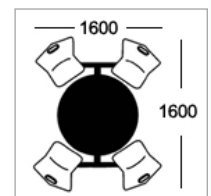

Seat Colours

Wood Veneer Seat

Beech

Configurations

Table Top Colours

Formica Fundamentals / Altofina