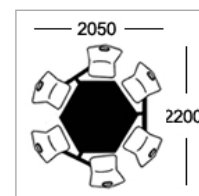

Seat Colours

Wood Veneer Seat

Beech

Configurations

Table Top Colours

Formica Fundamentals / Altofina