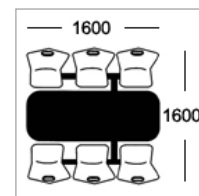

Seat Colours

Wood Veneer Seat

Beech

Configurations

Table Top Colours

Formica Fundamentals / Altofina