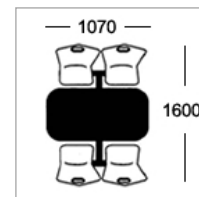

Seat Colours

Wood Veneer Seat

Beech

Configurations

Table Top Colours

Formica Fundamentals / Altofina