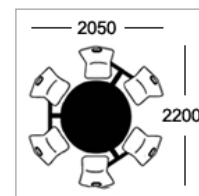

Seat Colours

Wood Veneer Seat

Beech

Configurations

Table Top Colours

Formica Fundamentals / Altofina