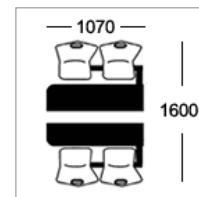

Seat Colours

Wood Veneer Seat

Beech

Configurations

Table Top Colours

Formica Fundamentals / Altofina