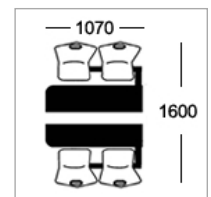

Seat Colours

Wood Veneer Seat

Beech

Configurations

Table Top Colours

Formica Fundamentals / Altofina