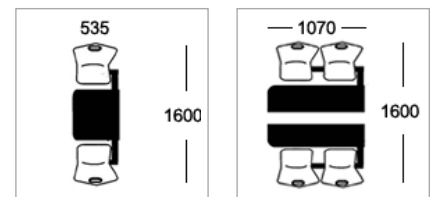

Seat Colours

Wood Veneer Seat

Beech

Configurations

Table Top Colours

Formica Fundamentals / Altofina