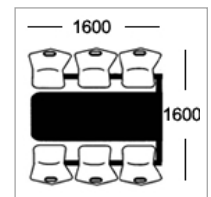

Seat Colours

Wood Veneer Seat

Beech

Configurations

Table Top Colours

Formica Fundamentals / Altofina