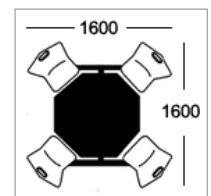

Configurations