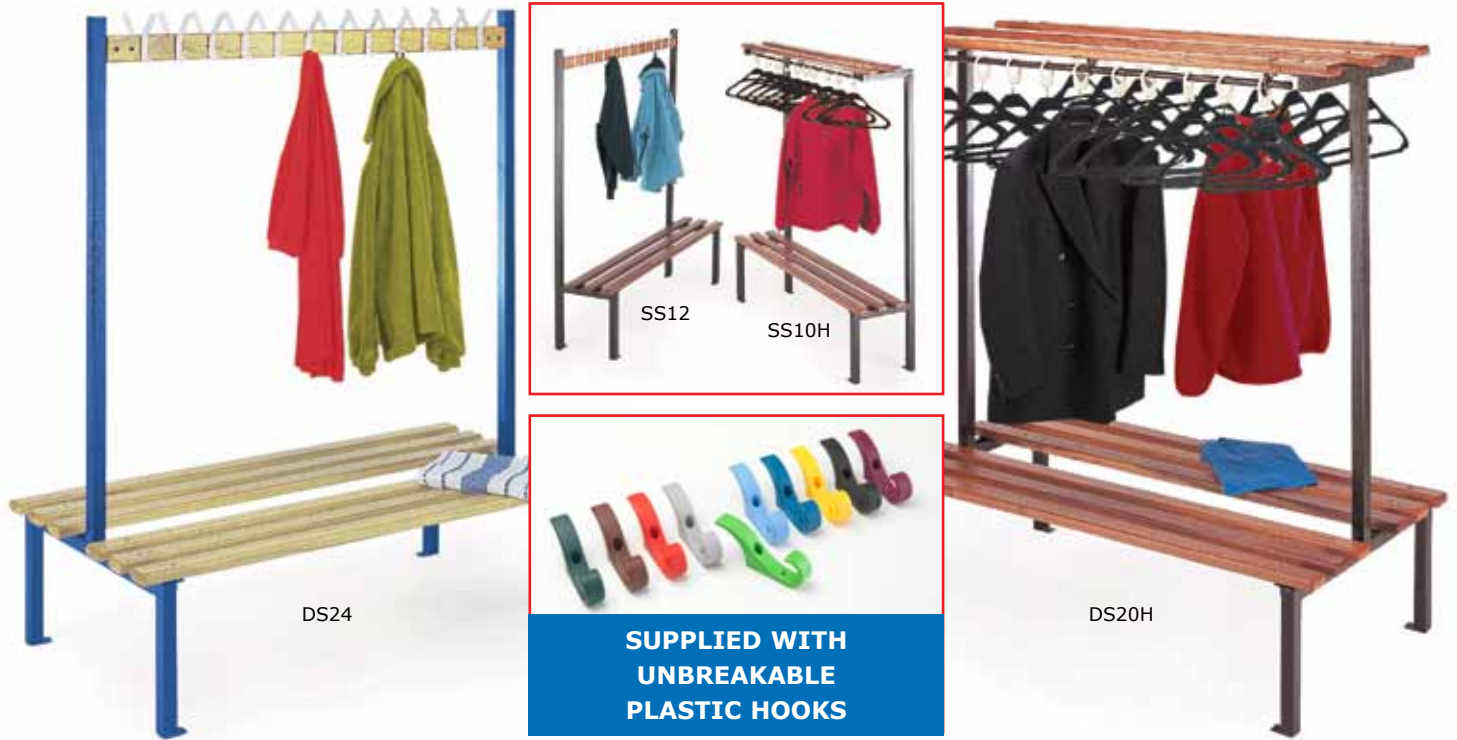

Cloakroom Units

Frames available in: Black, Grey & Blue
Hooks available in: Claret Red, Bottle Green, Teal, Yellow, Black, Grey, Chocolate Brown, Bright Green, Bright Red & Bright Blue

- » Single or double sided
- » With hooks or hangers
- » Shoe baskets are available as an optional extra
- » Bespoke units available - *call For details*

- » Ash, beech or sapele timber slats
- » Single sided units: 400mm wide
- » Double sided units: 762mm wide
- » All units are 1803mm high

Manufactured from 38 x 38mm RHS steel frame work. Tops & seat slats are of 70 x 32mm sapele timber, with four radiused corners, & have been sanded, sealed & polished with a tough, hardwearing lacquer.

Complete with Black Hangers

Length mm	Single Sided			Double Sided		
	No of Hooks	Model	Price	No of Hooks	Model	Price
900	6	SS6H	£275.00	12	DS12H	£400.00
1200	8	SS8H	£305.00	16	DS16H	£460.00
1500	10	SS10H	£345.00	20	DS20H	£530.00

Bench Seats & Coat Rails

- » Benches have sapele timber slats with four radiused corners which have been sanded, sealed & polished
- » Coat rails are pre-drilled ready for wall mounting

Length mm	Benches 400H x 300W mm		Coat Rails 70 x 20mm Sapele	
	Model	Price	Model	Price
900	B36	£120.00	CR6	£50.00
1200	B48	£130.00	CR9	£55.00
1500	B60	£140.00	CR12	£58.00