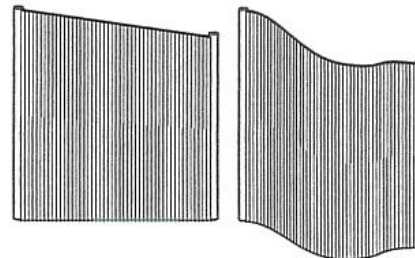

Screen 3.3 contour

www.merlin-industrial.co.uk

Desk Mounted & Floor Standing Screens.

- Flexible 13mm thick panel in beech, oak, maple or RAL 9006 silver laminates.
- Can be used individually or linked to other 3.3 screens.
- Aluminium end posts (35mm wide) and associated trim available in light grey, dark grey, black or RAL 9006 silver
- Alternative colours/wood finishes available at extra cost
- Please specify linking requirements (bottom of page).

Straight Top

Height	Width	Code	Wood Effect	Silver
1200	1500	3.3C1215	£479	£529
1600	1500	3.3C1615	£630	£693

Sloped Top

For sloped/wave effect add £21.

Linking Strips

Height	Code	2 way	3 way angled	3 way	4 way
1000	3.3LP10	£9	£9	£10	£10
1100	3.3LP11	£10	£10	£11	£11
1200	3.3LP12	£10	£10	£12	£12
1300	3.3LP13	£11	£11	£14	£14
1400	3.3LP14	£12	£12	£15	£15
1500	3.3LP15	£14	£14	£16	£16
1600	3.3LP16	£15	£15	£17	£17