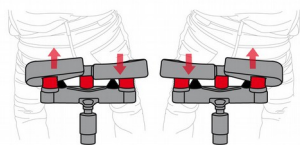

Polyurethane chair auto-adaptative to the body movements !

The Konzept range was developed in close partnership with a company specialized in human motion metrology. Many tests were carried out with different types of seating, people, movements and postures, based on the technology of motion capture. They helped to highlight the benefits of the Konzept seat on posture, and more specifically on the behavior of the vertebral rachis.

PRESSURE TESTS STANDARD SEAT
PRESSURE TESTS KONCEPT SEAT
PELVIS LUMBAR VERTEBRAL RACHIS

ESD POLYURETHANE KONCEPT RANGE

References	Prices Ex VAT(£)
7EK 90GBLE 00 905	265
7EK 90GBLN 00 905	281
7EK 90GHLE 00 905	276
7EK 90GHLE 01 905	323
7EK 91GBLE 00 905	394
7EK 91GBLN 00 905	410
7EK 91GHLE 00 905	405
7EK 91GHLE 01 905	452