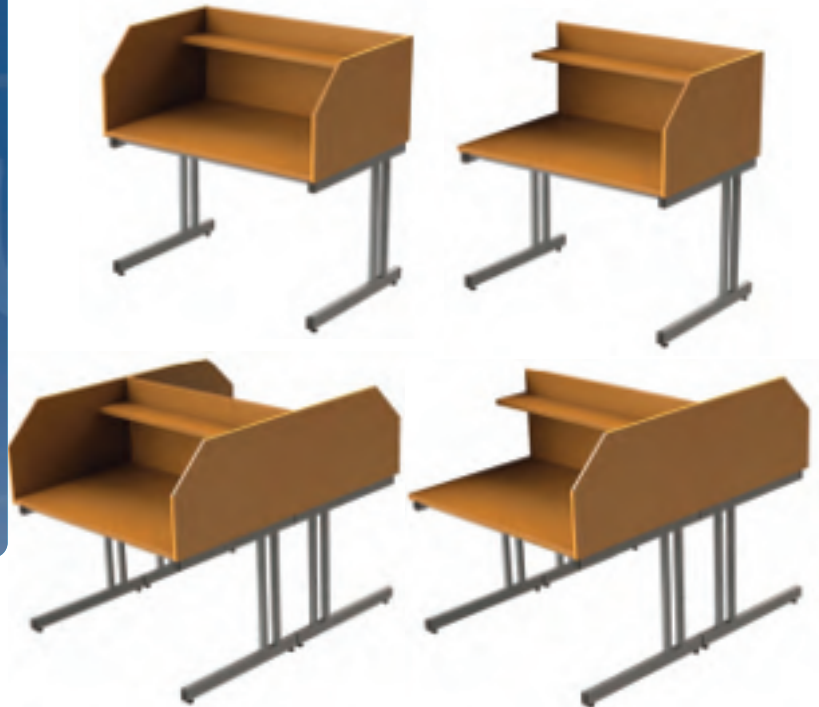

Wooden Panel End Study Carrel

Wooden Panel End Carrel available as a single sided or double sided starter units and can be extended to 2, 3 or 4 bay by using our bolt on add-on units. A range of high quality ergonomically designed study carrels. Delivered flat packed for easy assembly.

Cantilever Leg Study Carrel

Steel frame with cantilever leg carrel available as a single sided or double sided starter units and can be extended to 2, 3 or 4 bay by using our bolt on add-on units. A range of high quality ergonomically designed study carrels. Delivered flat packed for easy assembly.

Wooden Computer Carrel

Steel frame with cantilever leg carrel available as a single sided or double sided starter units and can be extended to 2, 3 or 4 bay by using our bolt on add-on units. A range of high quality ergonomically designed study carrels. Includes cable management and desk height adjustability. Delivered flat packed for easy assembly.

VRPD1212

VRP1480

VRPC1612

Theme Tables with height adjustable legs

Theme tables with height adjustable legs and tough 25mm thick tops with a PVC edge.

- Rounded Corners for safety
- 50mm legs for safety and stability
- Height adjustable from 430 - 625mm
- Black and grey frame as standard