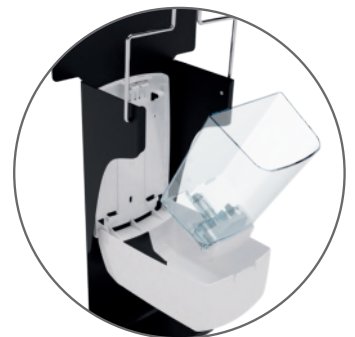

### Elbow operated

- Very stable, small footprint.
- Cost-effective, dispenses the correct dose each time.
- Easy to refill (bulk refill).
- Access to the product by lock with key.

+ GOOD STABILITY, WITH  
HEIGHT ADJUSTABLE PADS

### Dispenser

- White anti-static ABS
- Volume: 1.1L
- Lock with key
- Window to monitor level of soap
- Compatible with soaps and hydroalcoholic gels (excl microbeads)

### Warranty 2 years

- Ref. 52510 - White RAL 9016
- Ref. 52511 - Manganese Grey
- Ref. 52512 - Green RAL 6018

Neutral signage plate  
(can be personalised)

Premium quality  
dispensing lever

Transparent resevoir