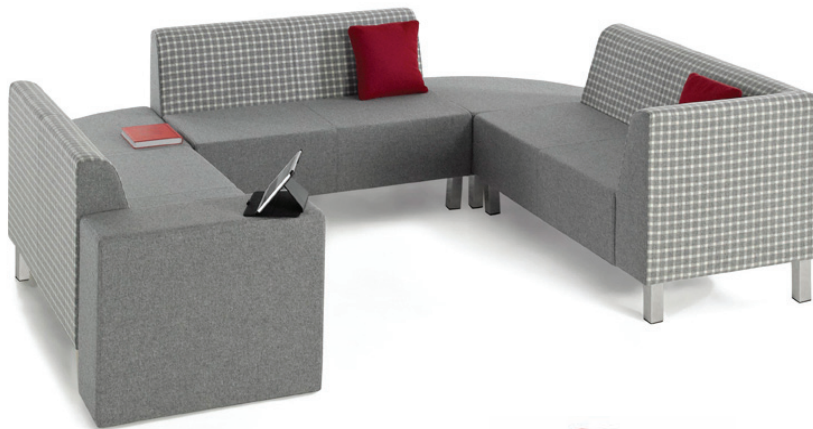

With creative use of fabric you can make Elements Core suit any corporate, hospitality or educational environment. Stylish but affordable, simple yet clever, Elements Modular system is easy to link and reconfigure. These units have endless possibilities.

**Suggested Uses/Environments**

- Colleges and Universities
- Reception Areas/Break Out Areas
- Open Plan/Office
- Communal Areas

Single Seat Bench		Single Seat with Back		Single Seat with Corner Back	
Code	£	Code	£	Code	£
ELE1-W	255	ELE1-SB-W	346	ELE1-CBR-W (R/H) ELE1-CBL-W (L/H)	436
Dimensions (mm)					
Overall Height:	420	Seat Height: 420	Seat Width: 720	Seat Height: 420	Seat Width: 720
Overall Width:	720	Seat Depth: 500	Overall Height: 760	Seat Depth: 500	Overall Height: 760
Overall Depth:	720	Overall Width: 730	Overall Depth: 720	Overall Width: 940	Overall Depth: 720

Double Seat Bench		Double Seat with Back		Double Seat with Corner Back	
Code	£	Code	£	Code	£
ELE2-W	380	ELE2-DB-W	538	ELE2-CBR-W (R/H) ELE2-CBL-W (L/H)	618
Dimensions (mm)					
Overall Height:	420	Seat Height: 420	Seat Width: 1230	Seat Height: 420	Seat Width: 1220
Overall Width:	1230	Seat Depth: 500	Overall Height: 760	Seat Depth: 500	Overall Height: 760
Overall Depth:	720	Overall Width: 1230	Overall Depth: 720	Overall Width: 1445	Overall Depth: 720

### Plus Panel for Single Seater

Code		£
ELE+PAN1C	No Arms	289

Dimensions (mm)

Height: 1225	Width: 720	Depth: 50
--------------	------------	-----------