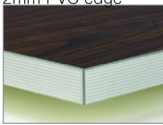

Dining Benches / Forest

FOREST BENCH SEATING

Contemporary dining benches

Available in a choice of easy clean laminate colours - a selection of which are shown below

Four edge options available:

Option C: 30mm thick MDF with polished flat edges

Option D: 30mm thick with 2mm PVC edges

Option E-PLY :30mm MDF with 2mm Ply effect acrylic PVC edge

Option E-ALU: 30mm MDF with 2mm alu ribbed effect acrylic PVC edge

Benches store under dining table when not in use

Variety of sizes - bespoke sizes available on request

5 Year Guarantee

Product Options

Dimensions

Table Top Specifications

Choose one of the following edge options

Option C
30mm MDF flat polished edges

Option D
38mm MDF with 2mm PVC edge

Option E-PLY
38mm MDF with 2mm ply effect acrylic PVC edge

Option E-ALU
38mm MDF with 2mm alu ribbed effect Acrylic PVC edge

Seat Colours

Formica Fundamentals / Altolina

Table Top Colours

Formica Fundamentals / Altofina