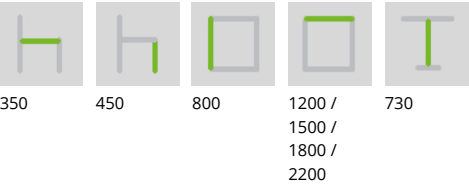

Option D: 30mm thick with 2mm PVC edges

Option E-PLY :30mm MDF with 2mm Ply effect acrylic PVC edge

Option E-ALU: 30mm MDF with 2mm alu ribbed effect acrylic PVC edge

Benches store under dining table when not in use

Variety of sizes - bespoke sizes available on request

5 Year Guarantee

Product Options

Dimensions

Table Top Specifications

Choose one of the following edge options

Option C
30mm MDF flat polished edges

Option D
38mm MDF with 2mm PVC edge

Option E-PLY
38mm MDF with 2mm ply effect acrylic PVC edge

Option E-ALU
38mm MDF with 2mm alu ribbed effect Acrylic PVC edge

Seat Colours

Formica Fundamentals / Altolina

Table Top Colours

Formica Fundamentals / Altofina