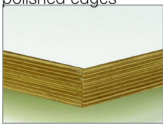

Dining Benches / Forest

FOREST BENCH SEATING

Contemporary dining benches

Available in a choice of easy clean laminate colours - a selection of which are shown below

Four edge options available:

Option C: 30mm thick MDF with polished flat edges

Option D: 30mm thick with 2mm PVC edges

Option E-PLY :30mm MDF with 2mm Ply effect acrylic PVC edge

Option E-ALU: 30mm MDF with 2mm alu ribbed effect acrylic PVC edge

Benches store under dining table when not in use

Variety of sizes - bespoke sizes available on request

5 Year Guarantee

Product Options

Dimensions

Table Top Specifications

Choose one of the following edge options

Option C
30mm MDF flat polished edges

Option D
38mm MDF with 2mm PVC edge

Option E-PLY
38mm MDF with 2mm ply effect acrylic PVC edge

Option E-ALU
38mm MDF with 2mm alu ribbed effect Acrylic PVC edge

Seat Colours

Formica Fundamentals / Altolina

Table Top Colours

Formica Fundamentals / Altofina