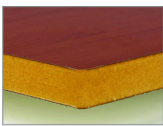

Dining Benches / Forest

FOREST BENCH SEATING

Contemporary dining benches

Available in a choice of easy clean laminate colours - a selection of which are shown below

Four edge options available:

Option C: 30mm thick MDF with polished flat edges

Option D: 30mm thick with 2mm PVC edges

Option E-PLY :30mm MDF with 2mm Ply effect acrylic PVC edge

Option E-ALU: 30mm MDF with 2mm alu ribbed effect acrylic PVC edge

Benches store under dining table when not in use

Variety of sizes - bespoke sizes available on request

5 Year Guarantee

Product Options

Dimensions

Table Top Specifications

Choose one of the following edge options

Option C
30mm MDF flat polished edges

Option D
38mm MDF with 2mm PVC edge

Option E-PLY
38mm MDF with 2mm ply effect acrylic PVC edge

Option E-ALU
38mm MDF with 2mm alu ribbed effect Acrylic PVC edge

Seat Colours

Formica Fundamentals / Altolina

Table Top Colours

Formica Fundamentals / Altofina