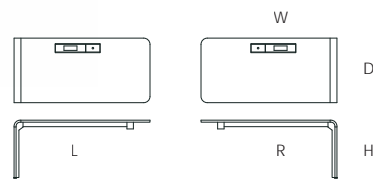

Note: Form is not available on Fasttrack leadtimes

DESK - TOOL PANEL

Code	W x D x H	Price
F1PDED1408-*	1400 x 800 x 720	£1,244
F1PDED1608-*	1600 x 800 x 720	£1,263
F1PDED1808-*	1800 x 800 x 720	£1,278
F1PDED2008-*	2000 x 800 x 720	£1,292
F1PDED1410-*	1400 x 1000 x 720	£1,289
F1PDED1610-*	1600 x 1000 x 720	£1,309
F1PDED1810-*	1800 x 1000 x 720	£1,327
F1PDED2010-*	2000 x 1000 x 720	£1,340

DESK - CABLE PORTS

Code	W x D x H	Price
F1PDED1408CP-*	1400 x 800 x 720	£1,008
F1PDED1608CP-*	1600 x 800 x 720	£1,028
F1PDED1808CP-*	1800 x 800 x 720	£1,043
F1PDED2008CP-*	2000 x 800 x 720	£1,056
F1PDED1410CP-*	1400 x 1000 x 720	£1,053
F1PDED1610CP-*	1600 x 1000 x 720	£1,074
F1PDED1810CP-*	1800 x 1000 x 720	£1,091
F1PDED2010CP-*	2000 x 1000 x 720	£1,105

DESK CABLE TRAYS

Code	W x D x H	Price
FCC1400-*	1400	£94
FCC1600-*	1600	£110
FCC1800-*	1800	£133
FCC2000-*	2000	£135
FCCR-*	Desk Cable Riser	£78

SUPPORTED DESK - TOOL PANEL

Code	W x D x H	Price
F1PSSD1408L/R-*	1400 x 800 x 720	£1,288
F1PSSD1608L/R-*	1600 x 800 x 720	£1,331
F1PSSD1808L/R-*	1800 x 800 x 720	£1,338
F1PSSD2008L/R-*	2000 x 800 x 720	£1,357
F1PSSD1409L/R-*	1400 x 900 x 720	£1,301
F1PSSD1609L/R-*	1600 x 900 x 720	£1,345
F1PSSD1809L/R-*	1800 x 900 x 720	£1,353
F1PSSD2009L/R-*	2000 x 900 x 720	£1,372
F1PSSD1410L/R-*	1400 x 1000 x 720	£1,316
F1PSSD1610L/R-*	1600 x 1000 x 720	£1,361
F1PSSD1810L/R-*	1800 x 1000 x 720	£1,370
F1PSSD2010L/R-*	2000 x 1000 x 720	£1,389