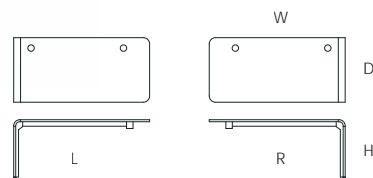

Note: Form is not available on Fasttrack leadtimes

DESK - TOOL PANEL

Code	W x D x H	Price
F1PDED1408-*	1400 x 800 x 720	£1,244
F1PDED1608-*	1600 x 800 x 720	£1,263
F1PDED1808-*	1800 x 800 x 720	£1,278
F1PDED2008-*	2000 x 800 x 720	£1,292
F1PDED1410-*	1400 x 1000 x 720	£1,289
F1PDED1610-*	1600 x 1000 x 720	£1,309
F1PDED1810-*	1800 x 1000 x 720	£1,327
F1PDED2010-*	2000 x 1000 x 720	£1,340

DESK - CABLE PORTS

Code	W x D x H	Price
F1PDED1408CP-*	1400 x 800 x 720	£1,008
F1PDED1608CP-*	1600 x 800 x 720	£1,028
F1PDED1808CP-*	1800 x 800 x 720	£1,043
F1PDED2008CP-*	2000 x 800 x 720	£1,056
F1PDED1410CP-*	1400 x 1000 x 720	£1,053
F1PDED1610CP-*	1600 x 1000 x 720	£1,074
F1PDED1810CP-*	1800 x 1000 x 720	£1,091
F1PDED2010CP-*	2000 x 1000 x 720	£1,105

DESK CABLE TRAYS

Code	W x D x H	Price
FCC1400-*	1400	£94
FCC1600-*	1600	£110
FCC1800-*	1800	£133
FCC2000-*	2000	£135
FCCR-*	Desk Cable Riser	£78

SUPPORTED DESK - TOOL PANEL

Code	W x D x H	Price
F1PSSD1408L/R-*	1400 x 800 x 720	£1,288
F1PSSD1608L/R-*	1600 x 800 x 720	£1,331
F1PSSD1808L/R-*	1800 x 800 x 720	£1,338
F1PSSD2008L/R-*	2000 x 800 x 720	£1,357
F1PSSD1409L/R-*	1400 x 900 x 720	£1,301
F1PSSD1609L/R-*	1600 x 900 x 720	£1,345
F1PSSD1809L/R-*	1800 x 900 x 720	£1,353
F1PSSD2009L/R-*	2000 x 900 x 720	£1,372
F1PSSD1410L/R-*	1400 x 1000 x 720	£1,316
F1PSSD1610L/R-*	1600 x 1000 x 720	£1,361
F1PSSD1810L/R-*	1800 x 1000 x 720	£1,370
F1PSSD2010L/R-*	2000 x 1000 x 720	£1,389

SUPPORTED DESK - CABLE PORTS

Code	W x D x H	Price
F1PSSD1408L/RCP-*	1400 x 800 x 720	£1,053
F1PSSD1608L/RCP-*	1600 x 800 x 720	£1,096
F1PSSD1808L/RCP-*	1800 x 800 x 720	£1,103
F1PSSD2008L/RCP-*	2000 x 800 x 720	£1,121
F1PSSD1409L/RCP-*	1400 x 900 x 720	£1,066
F1PSSD1609L/RCP-*	1600 x 900 x 720	£1,109
F1PSSD1809L/RCP-*	1800 x 900 x 720	£1,118
F1PSSD2009L/RCP-*	2000 x 900 x 720	£1,137
F1PSSD1410L/RCP-*	1400 x 1000 x 720	£1,080
F1PSSD1610L/RCP-*	1600 x 1000 x 720	£1,126
F1PSSD1810L/RCP-*	1800 x 1000 x 720	£1,134
F1PSSD2010L/RCP-*	2000 x 1000 x 720	£1,154