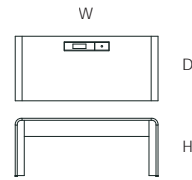

FINISHES	White	W	Black	B
STANDARD DELIVERY	All furniture will be delivered within 20 working days unless otherwise stated			

HOW TO SPECIFY/ORDER
DESKING EXAMPLE

- | | |
|---------------------------------|----------------------|
| 1 Select Desk | F1PSSD1808R-* |
| 2 Finish (*)
(F1PSSD1808R-W) | W |
| 3 Select Storage | FMSU4D/01-* |
| 4 Finish (*)
(FMSU4D/01-W) | W |
| 5 Select cable tray | FCC1000-* |
| 6 Finish (*)
(FCC1000-W) | W |

1800x2000 Desk With Tool Rail & cable tray, 4 bay storage unit with 3 doors & 2 drawers in White (shown opposite)
F1PSSD1808R-W + FMSU4D/01-W + FCC1000-W
 1 2 3 4 5 6

For further options see specification guide on pages 104-105

Note: Form is not available on Fasttrack leadtimes

DESK - TOOL PANEL

Code	W x D x H	Price
F1PDED1408-*	1400 x 800 x 720	£1,244
F1PDED1608-*	1600 x 800 x 720	£1,263
F1PDED1808-*	1800 x 800 x 720	£1,278
F1PDED2008-*	2000 x 800 x 720	£1,292
F1PDED1410-*	1400 x 1000 x 720	£1,289
F1PDED1610-*	1600 x 1000 x 720	£1,309
F1PDED1810-*	1800 x 1000 x 720	£1,327
F1PDED2010-*	2000 x 1000 x 720	£1,340