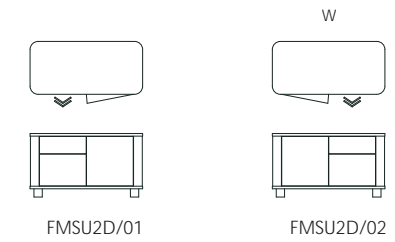

SUPPORTED DESK CABLE TRAYS

Code	W x D x H	Price
FCC0600-*	600 (1400 desk)	£67
FCC0800-*	800 (1600 desk)	£78
FCC1000-*	1000 (1800 desk)	£94
FCC1200-*	1200 (2000 desk)	£110

* - W=White B=Black

For desk accessories including monitor arms and power accessories please see pages 164-165

DOUBLE END - 4 BAY

Code	W x D x H	Price
FMSU4D/01-*	1990x 510 x 610	£2,225
FMSU4D/02-*	1990x 510 x 610	£2,225

SINGLE END - 4 BAY

Code	W x D x H	Price
FMSU4S/02-*	1910x 510 x 610	£2,248
FMSU4S/03-*	1910x 510 x 610	£2,248

MIDDLE - 4 BAY

Code	W x D x H	Price
FMSU4M/02-*	1835x 510 x 610	£1,979
FMSU4M/03-*	1835x 510 x 610	£1,979

DOUBLE END - 2 BAY

Code	W x D x H	Price
FMSU2D/01-*	1085x 510 x 610	£1,652
FMSU2D/02-*	1085x 510 x 610	£1,652