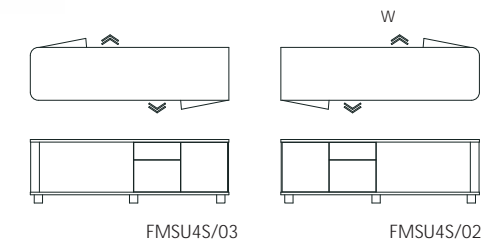

DESK CABLE TRAYS

Code	W x D x H	Price
FCC1400-*	1400	£94
FCC1600-*	1600	£110
FCC1800-*	1800	£133
FCC2000-*	2000	£135
FCCR-*	Desk Cable Riser	£78

SUPPORTED DESK - TOOL PANEL

Code	W x D x H	Price
F1PSSD1408L/R-*	1400 x 800 x 720	£1,288
F1PSSD1608L/R-*	1600 x 800 x 720	£1,331
F1PSSD1808L/R-*	1800 x 800 x 720	£1,338
F1PSSD2008L/R-*	2000 x 800 x 720	£1,357
F1PSSD1409L/R-*	1400 x 900 x 720	£1,301
F1PSSD1609L/R-*	1600 x 900 x 720	£1,345
F1PSSD1809L/R-*	1800 x 900 x 720	£1,353
F1PSSD2009L/R-*	2000 x 900 x 720	£1,372
F1PSSD1410L/R-*	1400 x 1000 x 720	£1,316
F1PSSD1610L/R-*	1600 x 1000 x 720	£1,361
F1PSSD1810L/R-*	1800 x 1000 x 720	£1,370
F1PSSD2010L/R-*	2000 x 1000 x 720	£1,389

SUPPORTED DESK - CABLE PORTS

Code	W x D x H	Price
F1PSSD1408L/RCP-*	1400 x 800 x 720	£1,053
F1PSSD1608L/RCP-*	1600 x 800 x 720	£1,096
F1PSSD1808L/RCP-*	1800 x 800 x 720	£1,103
F1PSSD2008L/RCP-*	2000 x 800 x 720	£1,121
F1PSSD1409L/RCP-*	1400 x 900 x 720	£1,066
F1PSSD1609L/RCP-*	1600 x 900 x 720	£1,109
F1PSSD1809L/RCP-*	1800 x 900 x 720	£1,118
F1PSSD2009L/RCP-*	2000 x 900 x 720	£1,137
F1PSSD1410L/RCP-*	1400 x 1000 x 720	£1,080
F1PSSD1610L/RCP-*	1600 x 1000 x 720	£1,126
F1PSSD1810L/RCP-*	1800 x 1000 x 720	£1,134
F1PSSD2010L/RCP-*	2000 x 1000 x 720	£1,154

SUPPORTED DESK CABLE TRAYS

Code	W x D x H	Price
FCC0600-*	600 (1400 desk)	£67
FCC0800-*	800 (1600 desk)	£78
FCC1000-*	1000 (1800 desk)	£94
FCC1200-*	1200 (2000 desk)	£110

* - W=White B=Black

For desk accessories including monitor arms and power accessories please see pages 164-165

DOUBLE END - 4 BAY

Code	W x D x H	Price
FMSU4D/01-*	1990x 510 x 610	£2,225
FMSU4D/02-*	1990x 510 x 610	£2,225

SINGLE END - 4 BAY

Code	W x D x H	Price
FMSU4S/02-*	1910x 510 x 610	£2,248
FMSU4S/03-*	1910x 510 x 610	£2,248