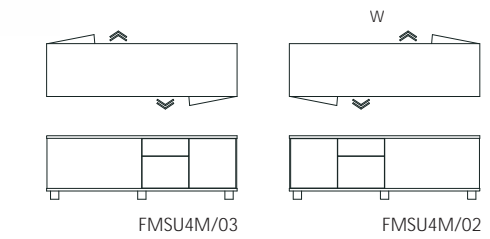

SUPPORTED DESK CABLE TRAYS

Code	W x D x H	Price
FCC0600-*	600 (1400 desk)	£67
FCC0800-*	800 (1600 desk)	£78
FCC1000-*	1000 (1800 desk)	£94
FCC1200-*	1200 (2000 desk)	£110

* - W=White B=Black

For desk accessories including monitor arms and power accessories please see pages 164-165

DOUBLE END - 4 BAY

Code	W x D x H	Price
FMSU4D/01-*	1990x 510 x 610	£2,225
FMSU4D/02-*	1990x 510 x 610	£2,225

SINGLE END - 4 BAY

Code	W x D x H	Price
FMSU4S/02-*	1910x 510 x 610	£2,248
FMSU4S/03-*	1910x 510 x 610	£2,248

MIDDLE - 4 BAY

Code	W x D x H	Price
FMSU4M/02-*	1835x 510 x 610	£1,979
FMSU4M/03-*	1835x 510 x 610	£1,979

DOUBLE END - 2 BAY

Code	W x D x H	Price
FMSU2D/01-*	1085x 510 x 610	£1,652
FMSU2D/02-*	1085x 510 x 610	£1,652