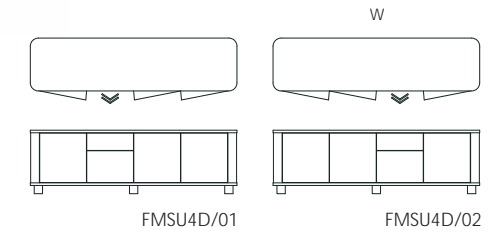

DESK CABLE TRAYS

Code	W x D x H	Price
FCC1400-*	1400	£94
FCC1600-*	1600	£110
FCC1800-*	1800	£133
FCC2000-*	2000	£135
FCCR-*	Desk Cable Riser	£78

SUPPORTED DESK - TOOL PANEL

Code	W x D x H	Price
F1PSSD1408L/R-*	1400 x 800 x 720	£1,288
F1PSSD1608L/R-*	1600 x 800 x 720	£1,331
F1PSSD1808L/R-*	1800 x 800 x 720	£1,338
F1PSSD2008L/R-*	2000 x 800 x 720	£1,357
F1PSSD1409L/R-*	1400 x 900 x 720	£1,301
F1PSSD1609L/R-*	1600 x 900 x 720	£1,345
F1PSSD1809L/R-*	1800 x 900 x 720	£1,353
F1PSSD2009L/R-*	2000 x 900 x 720	£1,372
F1PSSD1410L/R-*	1400 x 1000 x 720	£1,316
F1PSSD1610L/R-*	1600 x 1000 x 720	£1,361
F1PSSD1810L/R-*	1800 x 1000 x 720	£1,370
F1PSSD2010L/R-*	2000 x 1000 x 720	£1,389

SUPPORTED DESK - CABLE PORTS

Code	W x D x H	Price
F1PSSD1408L/RCP-*	1400 x 800 x 720	£1,053
F1PSSD1608L/RCP-*	1600 x 800 x 720	£1,096
F1PSSD1808L/RCP-*	1800 x 800 x 720	£1,103
F1PSSD2008L/RCP-*	2000 x 800 x 720	£1,121
F1PSSD1409L/RCP-*	1400 x 900 x 720	£1,066
F1PSSD1609L/RCP-*	1600 x 900 x 720	£1,109
F1PSSD1809L/RCP-*	1800 x 900 x 720	£1,118
F1PSSD2009L/RCP-*	2000 x 900 x 720	£1,137
F1PSSD1410L/RCP-*	1400 x 1000 x 720	£1,080
F1PSSD1610L/RCP-*	1600 x 1000 x 720	£1,126
F1PSSD1810L/RCP-*	1800 x 1000 x 720	£1,134
F1PSSD2010L/RCP-*	2000 x 1000 x 720	£1,154

SUPPORTED DESK CABLE TRAYS

Code	W x D x H	Price
FCC0600-*	600 (1400 desk)	£67
FCC0800-*	800 (1600 desk)	£78
FCC1000-*	1000 (1800 desk)	£94
FCC1200-*	1200 (2000 desk)	£110

* - W=White B=Black

For desk accessories including monitor arms and power accessories please see pages 164-165

DOUBLE END - 4 BAY

Code	W x D x H	Price
FMSU4D/01-*	1990x 510 x 610	£2,225
FMSU4D/02-*	1990x 510 x 610	£2,225

SINGLE END - 4 BAY

Code	W x D x H	Price
FMSU4S/02-*	1910x 510 x 610	£2,248
FMSU4S/03-*	1910x 510 x 610	£2,248