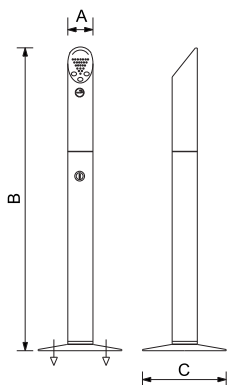

SMP - Freestanding Ashtrays

SMPSS

SMPR

(GB)

SMP Freestanding Ashtrays

Attractive freestanding ashtrays for fixing to the ground. Suitable for all designated smoking areas. Secure locking to prevent misuse. Brushed stainless steel finish.

SMP Freestanding Ashtrays

	A x B x C
SMPSS	76x900x180 mm
SMPR	135x900x300 mm

Merlin
Industrial Products Ltd

Merlin Industrial Products Ltd

Kingsley Close, Lee Mill Industrial Estate
Ivybridge, Devon PL21 9LL
United Kingdom