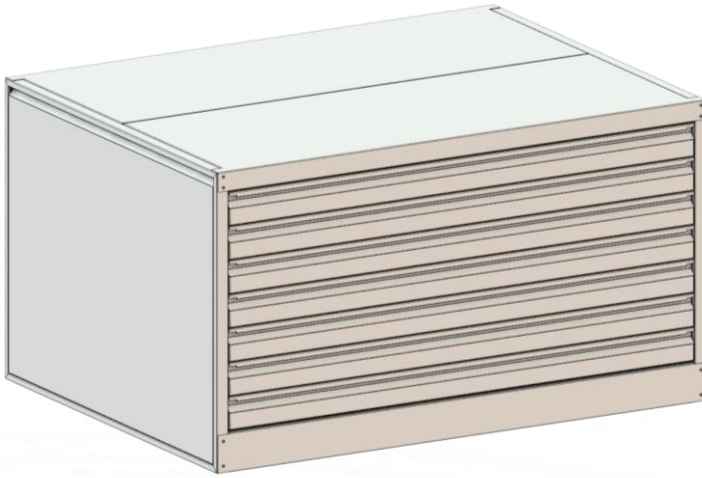

Gulvain

Large Format Storage

PRODUCT FEATURES

- High-quality steel construction
- Massive overall size allows for storage of oversize and irregular items
- Internal drawer height of 100mm
- Heavy duty runners allow for 75Kg per drawer
- Full extension runners
- Units can be ordered to any RAL colour finish

GULVAIN plan chests can also be tailored to meet individual briefs:

- Alternative drawer depths
- Two-tone finishing options
- Add-on worktops
- Special height requirements
- Additional product protection and display features

Popular RAL colour choices include:

PLEASE CONTACT US TO MAKE AN ENQUIRY OR TO DISCUSS YOUR CUSTOM GULVAIN BUILD.

1500W

1500 DEEP UNITS – DRAWER INTERNAL 1340 x 1380

100mm DRAWERS	WIDTH	DEPTH	HEIGHT	MODEL NO.
5	1500	1500	849	
6	1500	1500	973	
7	1500	1500	1097	
8	1500	1500	1221	
10	1500	1500	1469	