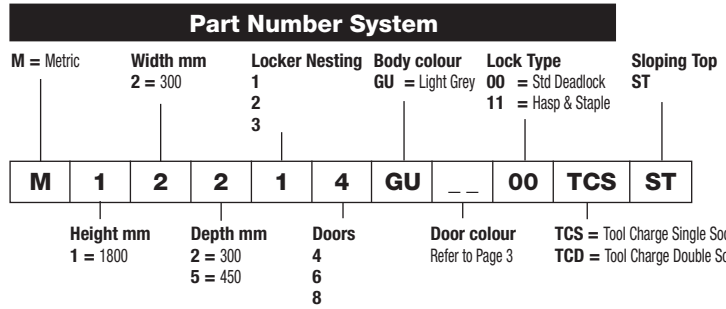

Tool Lockers 1800mm HIGH

Standard Deadlock / Hasp & Staple fittings

DELIVERY

Manufacture - within 25 working days

Standard Top

Single socket in each compartment

W x D mm	Nest 1		Nest 2		Nest 3	
	ORDER CODE	£ EACH	ORDER CODE	£ EACH	ORDER CODE	£ EACH
	Four Door					
300 x 300	M12214GU__00TCS	498.52	M12224GU__00TCS	966.81	M12234GU__00TCS	1435.04
300 x 450	M12514GU__00TCS	525.26	M12524GU__00TCS	1016.25	M12534GU__00TCS	1507.18
	Six Door					
300 x 300	M12216GU__00TCS	636.66	M12226GU__00TCS	1233.37	M12236GU__00TCS	1861.99
300 x 450	M12516GU__00TCS	665.46	M12526GU__00TCS	1286.92	M12536GU__00TCS	1940.32
	Eight Door					
300 x 300	M12218GU__00TCS	758.56	M12228GU__00TCS	1481.60	M12238GU__00TCS	2177.91
300 x 450	M12518GU__00TCS	791.53	M12528GU__00TCS	1543.27	M12538GU__00TCS	2268.27

Double socket in each compartment

W x D mm	Nest 1		Nest 2		Nest 3	
	ORDER CODE	£ EACH	ORDER CODE	£ EACH	ORDER CODE	£ EACH
	Four Door					
300 x 300	M12214GU__00TCD	524.45	M12224GU__00TCD	1018.69	M12234GU__00TCD	1512.85
300 x 450	M12514GU__00TCD	551.20	M12524GU__00TCD	1068.12	M12534GU__00TCD	1585.00
	Six Door					
300 x 300	M12216GU__00TCD	680.99	M12226GU__00TCD	1322.06	M12236GU__00TCD	1995.02
300 x 450	M12516GU__00TCD	709.79	M12526GU__00TCD	1375.61	M12536GU__00TCD	2073.34

Sloping Top

Single socket in each compartment

W x D mm	Nest 1		Nest 2		Nest 3	
	ORDER CODE	£ EACH	ORDER CODE	£ EACH	ORDER CODE	£ EACH
	Four Door					
300 x 300	M12214GU__00TCSST	511.58	M12224GU__00TCSST	992.90	M12234GU__00TCSST	1474.19
300 x 450	M12514GU__00TCSST	541.81	M12524GU__00TCSST	1049.36	M12534GU__00TCSST	1556.81
	Six Door					
300 x 300	M12216GU__00TCSST	649.71	M12226GU__00TCSST	1259.45	M12236GU__00TCSST	1901.14
300 x 450	M12516GU__00TCSST	682.00	M12526GU__00TCSST	1320.03	M12536GU__00TCSST	1989.95
	Eight Door					
300 x 300	M12218GU__00TCSST	771.60	M12228GU__00TCSST	1507.70	M12238GU__00TCSST	2217.06
300 x 450	M12518GU__00TCSST	808.08	M12528GU__00TCSST	1576.37	M12538GU__00TCSST	2317.91

Double socket in each compartment

W x D mm	Nest 1		Nest 2		Nest 3	
	ORDER CODE	£ EACH	ORDER CODE	£ EACH	ORDER CODE	£ EACH
	Four Door					
300 x 300	M12214GU__00TCDST	537.51	M12224GU__00TCDST	1044.78	M12234GU__00TCDST	1551.99
300 x 450	M12514GU__00TCDST	567.75	M12524GU__00TCDST	1101.22	M12534GU__00TCDST	1634.63
	Six Door					
300 x 300	M12216GU__00TCDST	694.04	M12226GU__00TCDST	1348.14	M12236GU__00TCDST	2034.18
300 x 450	M12516GU__00TCDST	726.34	M12526GU__00TCDST	1408.70	M12536GU__00TCDST	2122.96