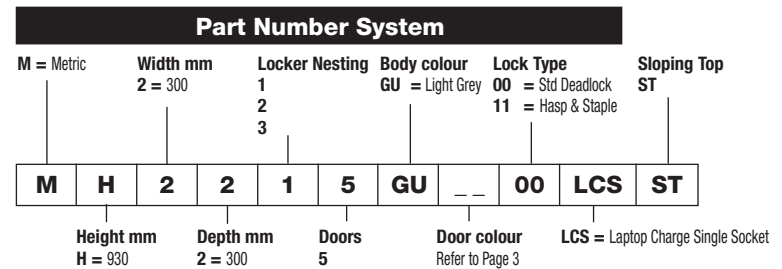

Personal Item Lockers 930mm HIGH

Standard Deadlock / Hasp & Staple fittings

DELIVERY

Manufacture - within 25 working days

Standard Top

Single socket in each compartment

W x D mm
300 x 300

Nest 1	
ORDER CODE	£ EACH
Five Door	
MH2215GU__00LCS	544.17

Nest 2	
ORDER CODE	£ EACH
Five Door	
MH2225GU__00LCS	1044.07

Nest 3	
ORDER CODE	£ EACH
Five Door	
MH2235GU__00LCS	1546.49

Sloping Top

Single socket in each compartment

W x D mm
300 x 300

Nest 1	
ORDER CODE	£ EACH
Five Door	
MH2215GU__00LCSST	557.24

Nest 2	
ORDER CODE	£ EACH
Five Door	
MH2225GU__00LCSST	1070.16

Nest 3	
ORDER CODE	£ EACH
Five Door	
MH2235GU__00LCSST	1585.65