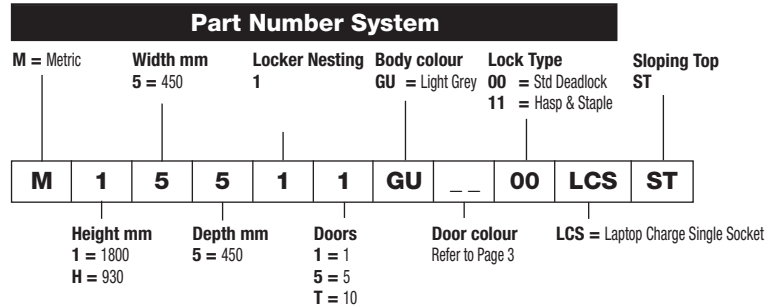

Laptop Lockers

930mm (5 & 1/2 door & 1800mm HIGH)

Standard Deadlock / Hasp & Staple fittings

DELIVERY

Manufacture - within 25 working days

Standard Top

Full Height - 10 socket

Half Height - 5 socket

W x D mm

450 x 450

ORDER CODE	£ EACH
Single Door	
M15511GU__00LCS	686.96
Ten Door	
M1551TGU__00LCS	960.88

450 x 450

ORDER CODE	£ EACH
Single Door	
MH5511GU__00LCS	500.75
Five Door	
MH5515GU__00LCS	602.12

Sloping Top

Full Height - 10 socket

Half Height - 5 socket

W x D mm

450 x 450

ORDER CODE	£ EACH
Single Door	
M15511GU__00LCSST	706.77
Ten Door	
M1551TGU__00LCSST	980.66

450 x 450

ORDER CODE	£ EACH
Single Door	
MH5511GU__00LCSST	520.55
Five Door	
MH5515GU__00LCSST	621.92