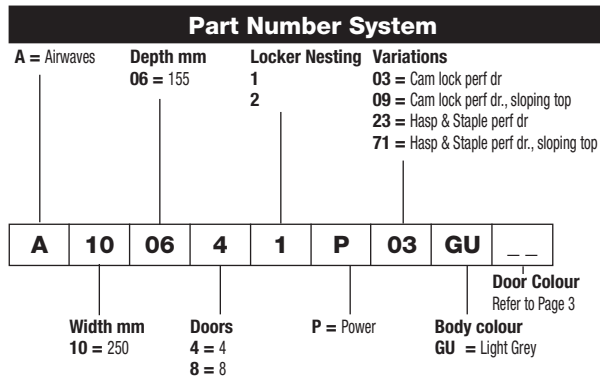

Personal Item Lockers 915mm HIGH

Standard Deadlock / Hasp & Staple

DELIVERY

Manufacture - within 25 working days

Four Door - Standard Top

Single socket in each compartment

W x D mm
250 x 155

Nest 1		Nest 2	
ORDER CODE	£ EACH	ORDER CODE	£ EACH
Four Door		Four Door	
A100641P03GU__	459.61	A100642P03GU__	919.19

Eight Door - Standard Top

Single socket in each compartment

W x D mm
250 x 155

Nest 1		Nest 2	
ORDER CODE	£ EACH	ORDER CODE	£ EACH
Eight Door		Eight Door	
A100681P03GU__	621.19	A100682P03GU__	1242.39

ASSA Coin Return

Four Door - Standard Top

Single socket in each compartment

W x D mm
250 x 155

Nest 1		Nest 2	
ORDER CODE	£ EACH	ORDER CODE	£ EACH
Four Door		Four Door	
A100641P72GU__	757.24	A100642P72GU__	1514.48

Sloping top versions of the lockers are the same price as the standard top

DESCRIPTION	CODE	£ EACH
Replacement/Additional RCD cable 2m	XCERC	69.85