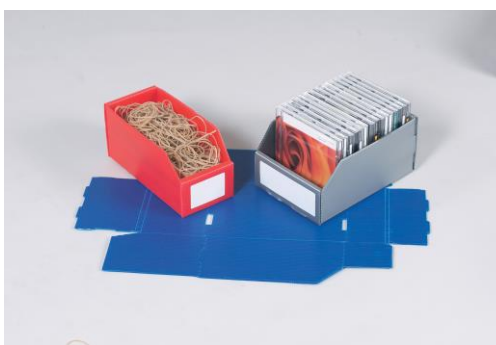

Kbins POLYPROPYLENE PARTS BINS

AVAILABLE IN **FOUR** COLOURS

Blue, Red, Orange and **Silver/Grey** (please state colour required)

- **Manufactured in strong twinwall fluted polypropylene**
- **Wipe clean surfaces inside and out**
- **Oil, grease and moisture resistant**
- **Resistant to most chemicals**
- **Front Panel labels optional extra see prices below**

Part No.	External Dimensions (mm)	Pack Price per 25
TPA1507	100H x 150D x 75W	£22.50
TPA2210	100H x 225D x 100W	£26.10
TPA2215	100H x 225D x 150W	£28.40
TPA2220	100H x 225D x 200W	£30.60
TPA3010	100H x 300D x 100W	£26.60
TPA3015	100H x 300D x 150W	£29.40
TPA3020	100H x 300D x 200W	£31.80
TPA4510	100H x 450D x 100W	£32.90
TPA4515	100H x 450D x 150W	£35.30
TPA4520	100H x 450D x 200W	£38.60
FPL1X100	Front Panel labels 66x41mm Pack 100	£2.00
FPL2X100	Front Panel labels 127x41mm Pack 100	£2.70

Same Day despatch on orders received by 3pm (1.00pm on Fridays)

Carriage Paid on orders above £100 net UK Mainland (excl Scottish Highlands)