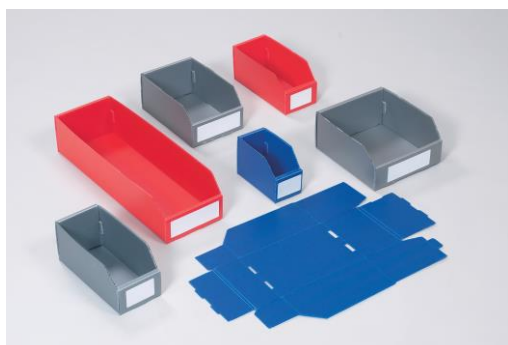

Kbins POLYPROPYLENE PARTS BINS

AVAILABLE IN **FOUR** COLOURS

Blue, Red, Orange and **Silver/Grey** (please state colour required)

- **Manufactured in strong twinwall fluted polypropylene**
- **Wipe clean surfaces inside and out**
- **Oil, grease and moisture resistant**
- **Resistant to most chemicals**
- **Front Panel labels optional extra see prices below**

Part No.	External Dimensions (mm)	Pack Price per 25
TPA1507	100H x 150D x 75W	£22.50
TPA2210	100H x 225D x 100W	£26.10
TPA2215	100H x 225D x 150W	£28.40
TPA2220	100H x 225D x 200W	£30.60
TPA3010	100H x 300D x 100W	£26.60
TPA3015	100H x 300D x 150W	£29.40
TPA3020	100H x 300D x 200W	£31.80
TPA4510	100H x 450D x 100W	£32.90
TPA4515	100H x 450D x 150W	£35.30
TPA4520	100H x 450D x 200W	£38.60
FPL1X100	Front Panel labels 66x41mm Pack 100	£2.00
FPL2X100	Front Panel labels 127x41mm Pack 100	£2.70

Same Day despatch on orders received by 3pm (1.00pm on Fridays)

Carriage Paid on orders above £100 net UK Mainland (excl Scottish Highlands)