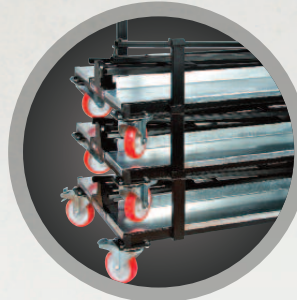

LOADALL™

Merlin

Industrial Products Ltd

Mobile trolley for transporting large sheets of board

The LoadAll saves space everywhere; in the yard, on the delivery truck and even on site. Designed for storing and transporting plasterboard and other large sheets of materials, it is the only one on the UK market which can be folded down and stacked when not in use. With no detachable sections, it prevents any parts from being lost, saving money.

FOLDABLE

STACKABLE

NO DETACHABLE PARTS

NEW

- ➔ Centre A-frame design means that when it is loaded with board, all the weight is leaning into the centre
- ➔ Complete with safe working load plates to certify the capacity of up to 1 tonne
- ➔ Can carry up to 24 sheets of plasterboard, which is approximately 60% more than other alternative products
- ➔ No detachable sections, which keeps the unit together and prevents loss of parts
- ➔ Folding and stackable unit, which keeps them tidy when not in use
- ➔ Provision for strapping boards to the LoadAll, to improve the health & safety of manual handling on site

Product Code	Description	Weight	External Dimensions W x D x H (mm)
LA1000	LoadAll	55kg	1200 x 750 x 1400

Note: weights and dimensions are approximate.